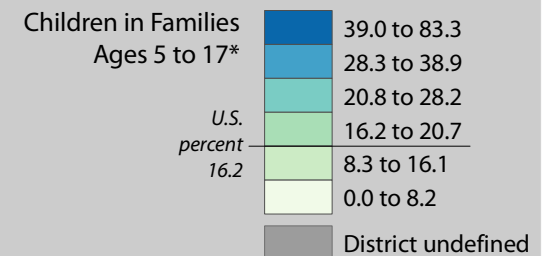

Percent in Poverty by School District

Source: U.S. Census Bureau, Small Area Income and Poverty Estimates (SAIPE) Program, Nov. 2009

0 20 Miles

Unified and Elementary School District boundaries are as of January 1, 2008

* Percentages shown are not true poverty rates as the denominator includes all children ages 5 to 17