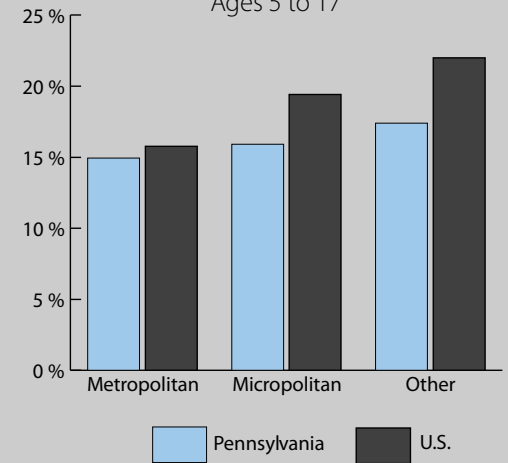

Poverty Estimates, 2008: Pennsylvania

Small Area Income and Poverty Estimates Program
U.S. Census Bureau

School Age Children In Poverty by School District

Poverty by Metropolitan Status

Children in Families
Ages 5 to 17

Metropolitan and micropolitan statistical areas defined by U.S. Office of Management and Budget as of Nov. 2007

Median Household Income

Percent in Poverty by School District

Source: U.S. Census Bureau, Small Area Income and Poverty Estimates (SAIPE) Program, Nov. 2009

0 20 Miles

Unified and Elementary School District boundaries are as of January 1, 2008

* Percentages shown are not true poverty rates as the denominator includes all children ages 5 to 17