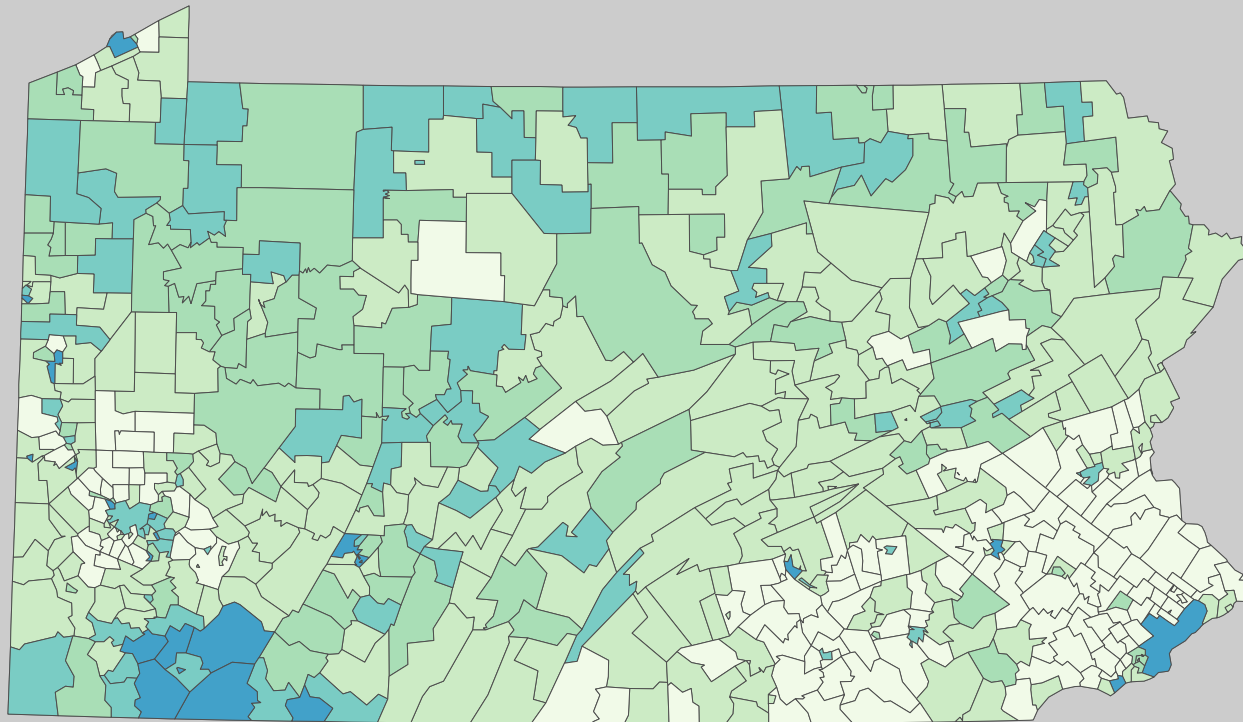

Poverty Estimates, 2008: Pennsylvania

Small Area Income and Poverty Estimates Program
U.S. Census Bureau

School Age Children In Poverty by School District

Poverty by Metropolitan Status

Children in Families
Ages 5 to 17

Metropolitan and micropolitan statistical areas defined by U.S. Office of Management and Budget as of Nov. 2007

Median Household Income

Percent in Poverty by School District

Source: U.S. Census Bureau, Small Area Income and Poverty Estimates (SAIPE) Program, Nov. 2009

0 20 Miles

Unified and Elementary School District boundaries are as of January 1, 2008

* Percentages shown are not true poverty rates as the denominator includes all children ages 5 to 17