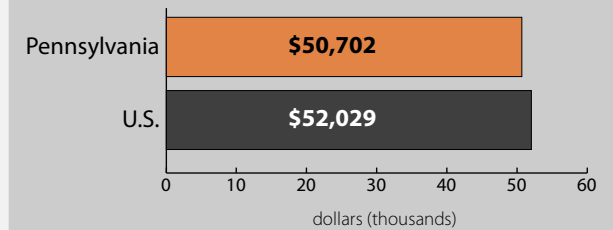

Poverty Estimates, 2008: Pennsylvania

Small Area Income and Poverty Estimates Program
U.S. Census Bureau

School Age Children In Poverty by School District

Poverty by Metropolitan Status

Children in Families
Ages 5 to 17

Metropolitan and micropolitan statistical areas defined by U.S. Office of Management and Budget as of Nov. 2007

Median Household Income

Percent in Poverty by School District

Source: U.S. Census Bureau, Small Area Income and Poverty Estimates (SAIPE) Program, Nov. 2009