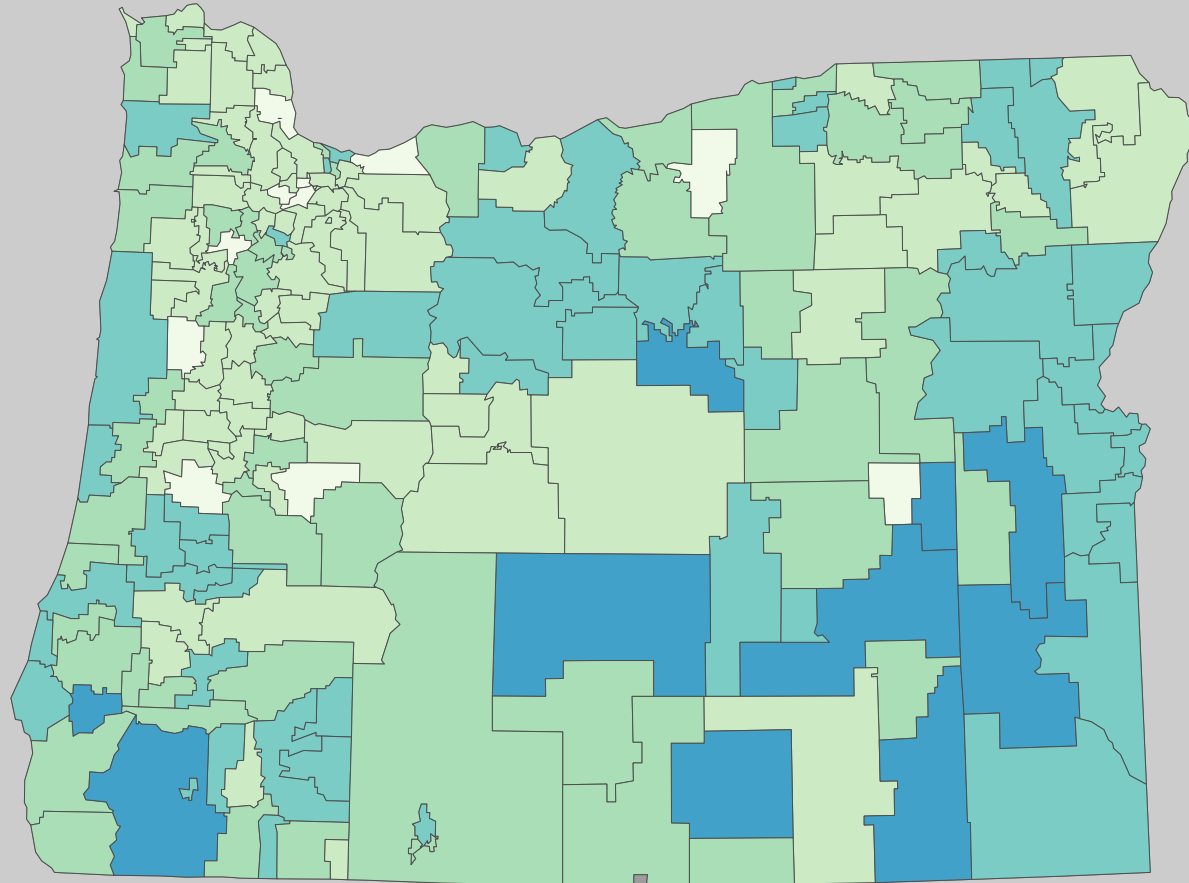

Poverty Estimates, 2008: Oregon

Small Area Income and Poverty
Estimates Program
U.S. Census Bureau

School Age Children In Poverty by School District

Source: U.S. Census Bureau, Small Area Income and Poverty Estimates (SAIPE) Program, Nov. 2009

0 20 Miles

Unified and Elementary School District boundaries are as of January 1, 2008

Poverty by Metropolitan Status

Children in Families
Ages 5 to 17

Metropolitan and micropolitan statistical areas defined by U.S. Office of Management and Budget as of Nov. 2007

Median Household Income

Percent in Poverty by School District

* Percentages shown are not true poverty rates as the denominator includes all children ages 5 to 17