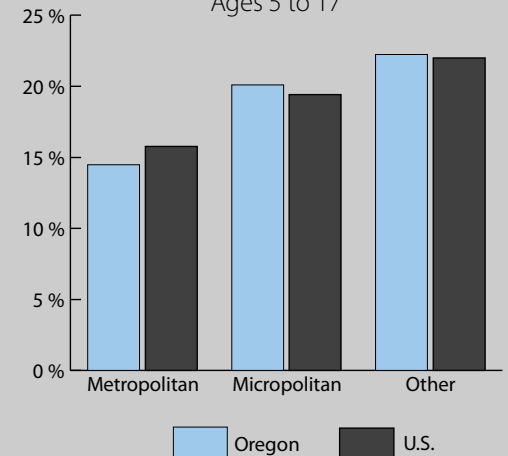

Poverty Estimates, 2008: Oregon

Small Area Income and Poverty
Estimates Program
U.S. Census Bureau

School Age Children In Poverty by School District

Source: U.S. Census Bureau, Small Area Income and Poverty Estimates (SAIPE) Program, Nov. 2009

0 20 Miles

Unified and Elementary School District boundaries are as of January 1, 2008

Poverty by Metropolitan Status

Children in Families
Ages 5 to 17

Metropolitan and micropolitan statistical areas defined by U.S. Office of Management and Budget as of Nov. 2007

Median Household Income

Percent in Poverty by School District

* Percentages shown are not true poverty rates as the denominator includes all children ages 5 to 17