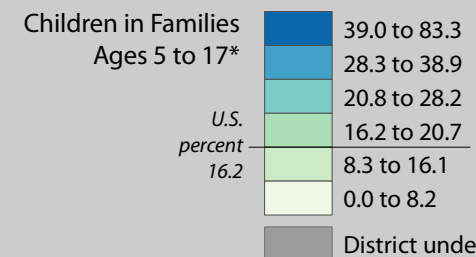

0 20 Miles

Unified and Elementary School District boundaries are as of January 1, 2008

Poverty by Metropolitan Status

Children in Families
Ages 5 to 17

Metropolitan and micropolitan statistical areas defined by U.S. Office of Management and Budget as of Nov. 2007

Median Household Income

Percent in Poverty by School District

* Percentages shown are not true poverty rates as the denominator includes all children ages 5 to 17