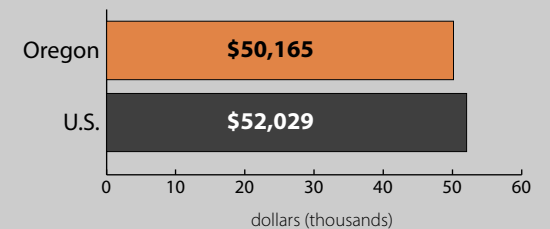

0 20 Miles

Unified and Elementary School District boundaries are as of January 1, 2008

Poverty by Metropolitan Status

Children in Families
Ages 5 to 17

Metropolitan and micropolitan statistical areas defined by U.S. Office of Management and Budget as of Nov. 2007

Median Household Income

Percent in Poverty by School District

* Percentages shown are not true poverty rates as the denominator includes all children ages 5 to 17