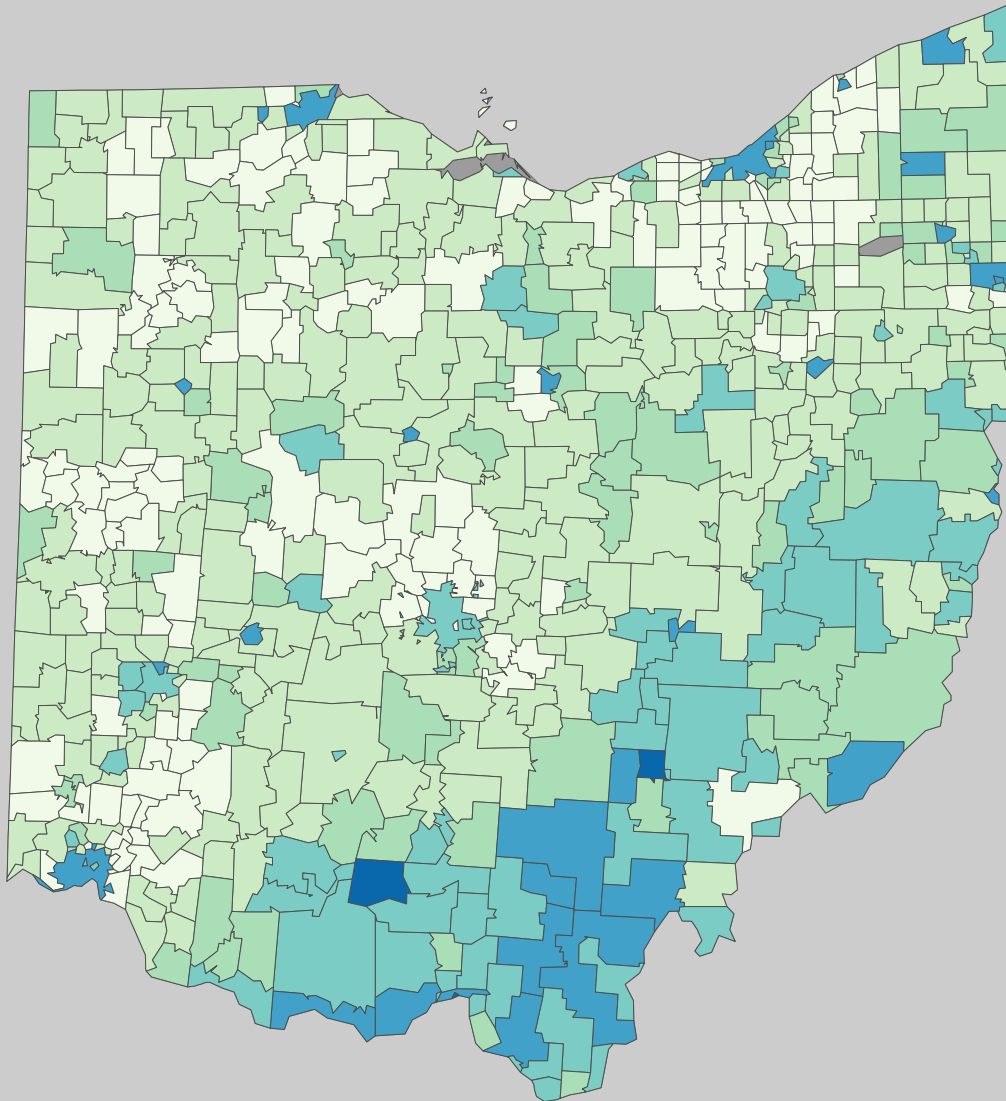

Poverty Estimates, 2008: Ohio

Small Area Income and Poverty
Estimates Program
U.S. Census Bureau

School Age Children In Poverty by School District

Poverty by Metropolitan Status

Children in Families
Ages 5 to 17

Metropolitan and micropolitan statistical areas defined by U.S. Office of Management and Budget as of Nov. 2007

Median Household Income

Percent in Poverty by School District

District undefined

Source: U.S. Census Bureau, Small Area Income and Poverty Estimates (SAIPE) Program, Nov. 2009

0 20 Miles

Unified and Elementary School District boundaries are as of January 1, 2008

* Percentages shown are not true poverty rates as the denominator includes all children ages 5 to 17