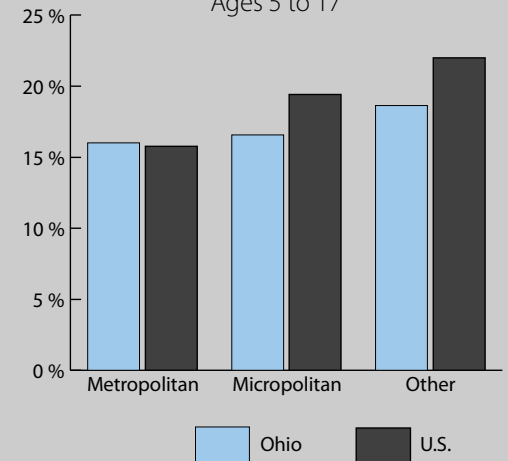

Poverty Estimates, 2008: Ohio

Small Area Income and Poverty
Estimates Program
U.S. Census Bureau

School Age Children In Poverty by School District

Poverty by Metropolitan Status

Children in Families
Ages 5 to 17

Metropolitan and micropolitan statistical areas defined by U.S. Office of Management and Budget as of Nov. 2007

Median Household Income

Percent in Poverty by School District

District undefined

Source: U.S. Census Bureau, Small Area Income and Poverty Estimates (SAIPE) Program, Nov. 2009

0 20 Miles

Unified and Elementary School District boundaries are as of January 1, 2008

* Percentages shown are not true poverty rates as the denominator includes all children ages 5 to 17