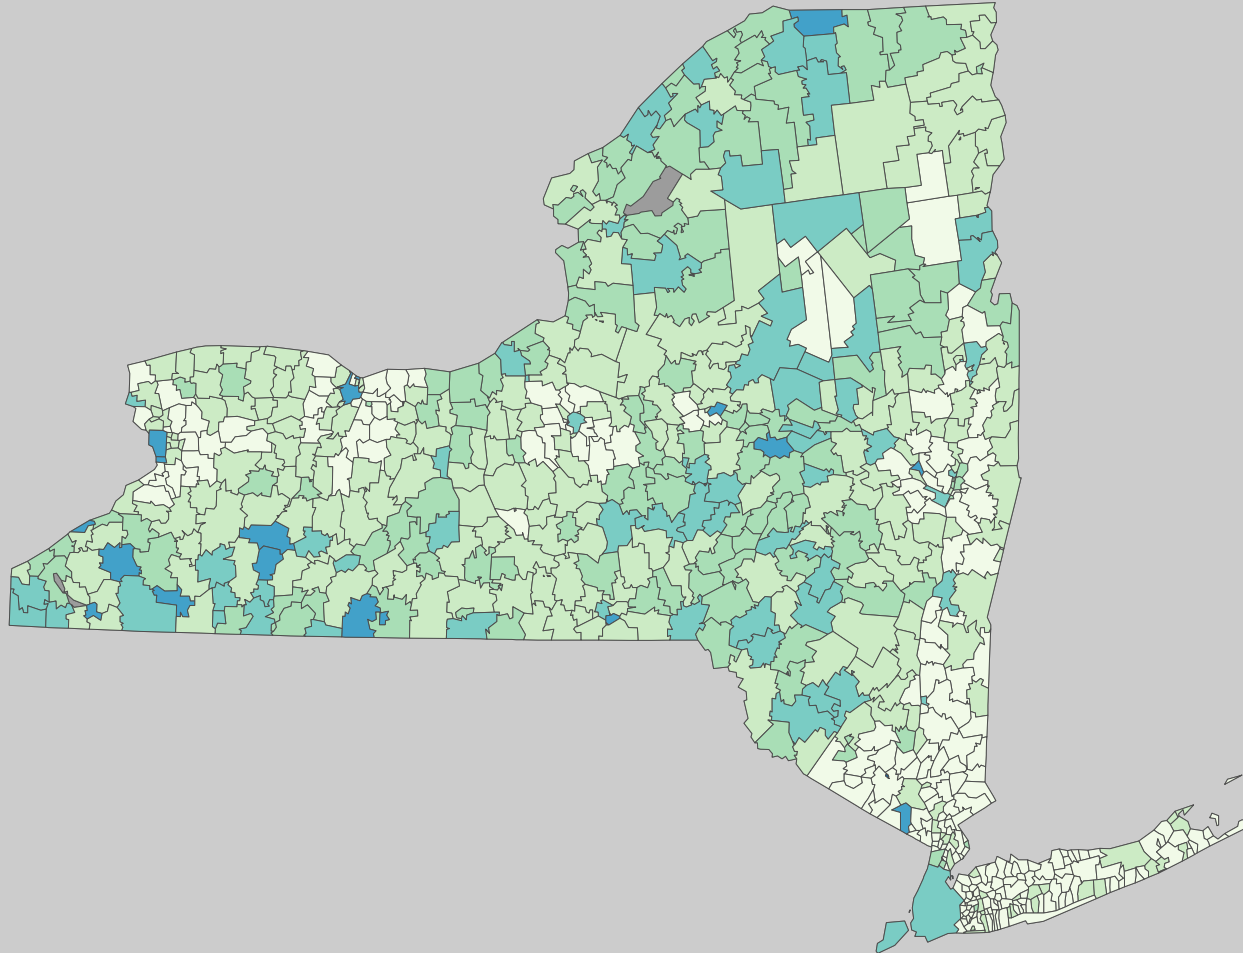

Poverty Estimates, 2008: New York

Small Area Income and Poverty
Estimates Program
U.S. Census Bureau

School Age Children In Poverty by School District

Poverty by Metropolitan Status

Children in Families
Ages 5 to 17

Metropolitan and micropolitan statistical areas defined by U.S. Office of Management and Budget as of Nov. 2007

Median Household Income

Percent in Poverty by School District

Source: U.S. Census Bureau, Small Area Income and Poverty Estimates (SAIPE) Program, Nov. 2009

0 20 Miles

Unified and Elementary School District boundaries are as of January 1, 2008

* Percentages shown are not true poverty rates as the denominator includes all children ages 5 to 17