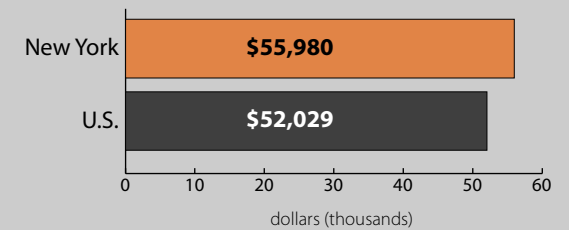

Poverty Estimates, 2008: New York

Small Area Income and Poverty
Estimates Program
U.S. Census Bureau

School Age Children In Poverty by School District

Poverty by Metropolitan Status

Children in Families
Ages 5 to 17

Metropolitan and micropolitan statistical areas defined by U.S. Office of Management and Budget as of Nov. 2007

Median Household Income

Percent in Poverty by School District

Source: U.S. Census Bureau, Small Area Income and Poverty Estimates (SAIPE) Program, Nov. 2009