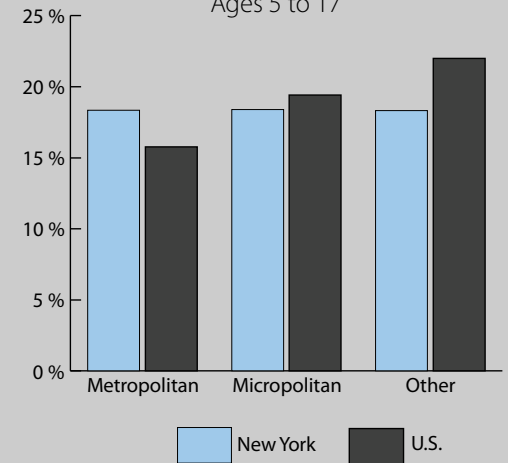

Poverty Estimates, 2008: New York

Small Area Income and Poverty
Estimates Program
U.S. Census Bureau

School Age Children In Poverty by School District

Poverty by Metropolitan Status

Children in Families
Ages 5 to 17

Metropolitan and micropolitan statistical areas defined by U.S. Office of Management and Budget as of Nov. 2007

Median Household Income

Percent in Poverty by School District

Source: U.S. Census Bureau, Small Area Income and Poverty Estimates (SAIPE) Program, Nov. 2009

0 20 Miles

Unified and Elementary School District boundaries are as of January 1, 2008

* Percentages shown are not true poverty rates as the denominator includes all children ages 5 to 17