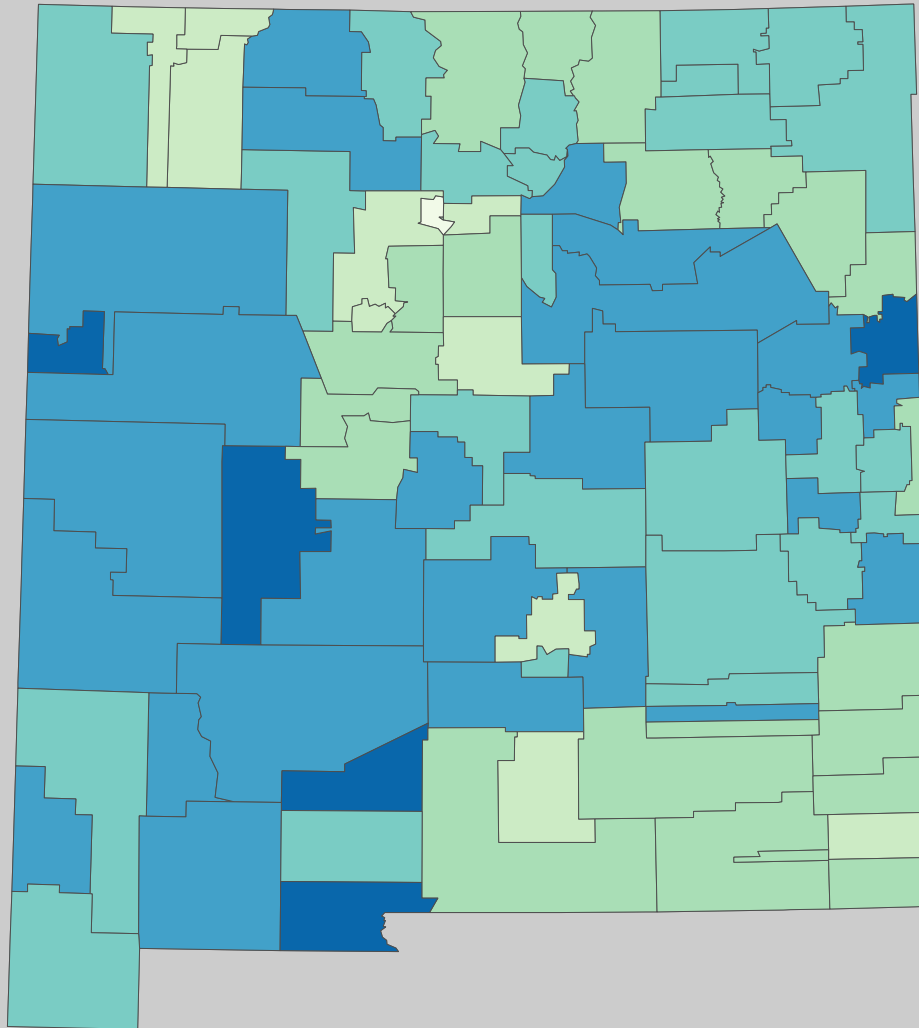

# Poverty Estimates, 2008: New Mexico

Small Area Income and Poverty  
Estimates Program  
U.S. Census Bureau

## School Age Children In Poverty by School District

Source: U.S. Census Bureau, Small Area Income and Poverty Estimates (SAIPE) Program, Nov. 2009

0 20 Miles

Unified and Elementary School District boundaries are as of January 1, 2008

## Poverty by Metropolitan Status

Children in Families  
Ages 5 to 17

Metropolitan and micropolitan statistical areas defined by U.S. Office of Management and Budget as of Nov. 2007

## Percent in Poverty by School District

\* Percentages shown are not true poverty rates as the denominator includes all children ages 5 to 17