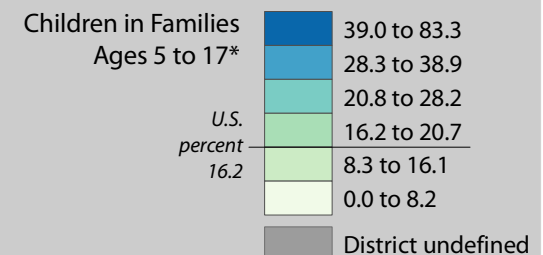

## Poverty by Metropolitan Status

Children in Families  
Ages 5 to 17

Metropolitan and micropolitan statistical areas defined by U.S. Office of Management and Budget as of Nov. 2007

## Median Household Income

## Percent in Poverty by School District

\* Percentages shown are not true poverty rates as the denominator includes all children ages 5 to 17