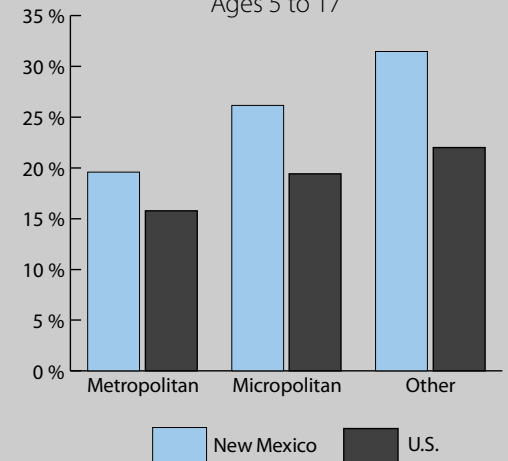

## School Age Children In Poverty by School District

Source: U.S. Census Bureau, Small Area Income and Poverty Estimates (SAIPE) Program, Nov. 2009

0 20 Miles

Unified and Elementary School District boundaries are as of January 1, 2008

## Poverty by Metropolitan Status

Children in Families  
Ages 5 to 17

Metropolitan and micropolitan statistical areas defined by U.S. Office of Management and Budget as of Nov. 2007

## Percent in Poverty by School District

\* Percentages shown are not true poverty rates as the denominator includes all children ages 5 to 17