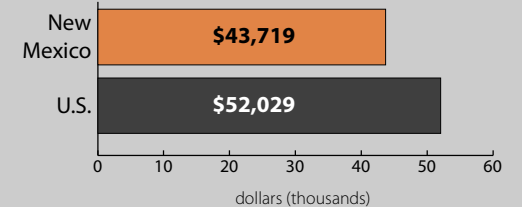

Median Household Income