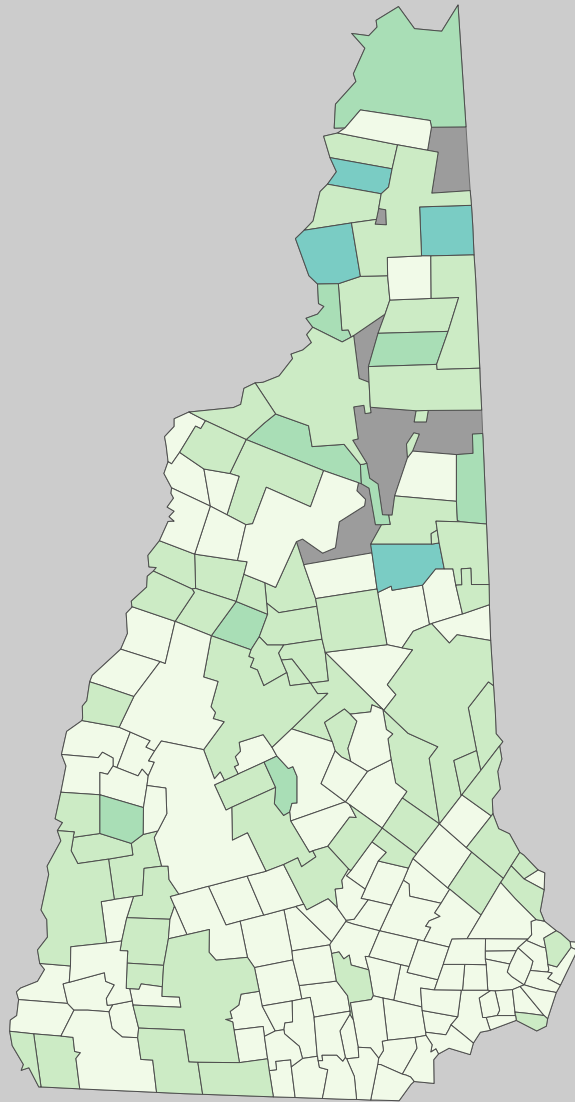

Poverty Estimates, 2008: New Hampshire

Small Area Income and Poverty
Estimates Program
U.S. Census Bureau

School Age Children In Poverty by School District

Poverty by Metropolitan Status

Children in Families
Ages 5 to 17

Metropolitan and micropolitan statistical areas defined by U.S. Office of Management and Budget as of Nov. 2007

Median Household Income

Percent in Poverty by School District

Source: U.S. Census Bureau, Small Area Income and Poverty Estimates (SAIPE) Program, Nov. 2009

0 10 Miles

Unified and Elementary School District boundaries are as of January 1, 2008

* Percentages shown are not true poverty rates as the denominator includes all children ages 5 to 17