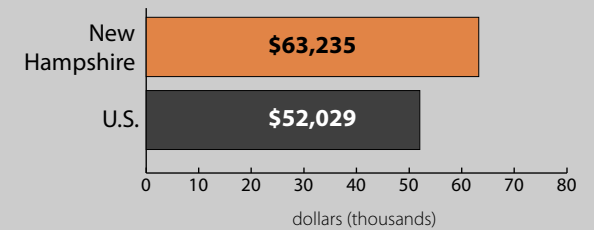

Poverty Estimates, 2008: New Hampshire

Small Area Income and Poverty
Estimates Program
U.S. Census Bureau

School Age Children In Poverty by School District

Poverty by Metropolitan Status

Children in Families
Ages 5 to 17

Metropolitan and micropolitan statistical areas defined by U.S. Office of Management and Budget as of Nov. 2007

Median Household Income

Percent in Poverty by School District

Source: U.S. Census Bureau, Small Area Income and Poverty Estimates (SAIPE) Program, Nov. 2009