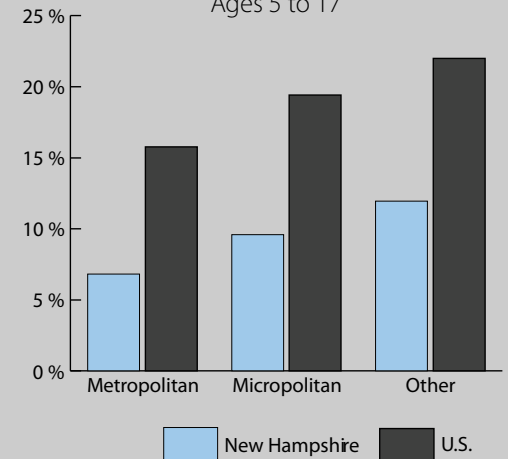

Poverty Estimates, 2008: New Hampshire

Small Area Income and Poverty
Estimates Program
U.S. Census Bureau

School Age Children In Poverty by School District

Poverty by Metropolitan Status

Children in Families
Ages 5 to 17

Metropolitan and micropolitan statistical areas defined by U.S. Office of Management and Budget as of Nov. 2007

Median Household Income

Percent in Poverty by School District

Source: U.S. Census Bureau, Small Area Income and Poverty Estimates (SAIPE) Program, Nov. 2009