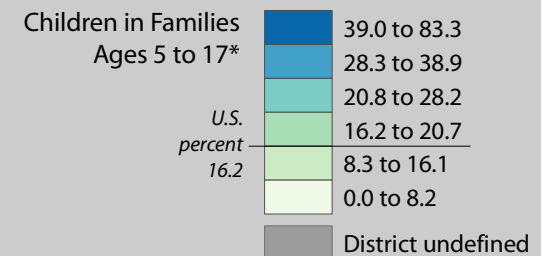

Poverty Estimates, 2008: North Dakota

Small Area Income and Poverty
Estimates Program
U.S. Census Bureau

School Age Children In Poverty by School District

Poverty by Metropolitan Status

Children in Families
Ages 5 to 17

Metropolitan and micropolitan statistical areas defined by U.S. Office of Management and Budget as of Nov. 2007

Median Household Income

Percent in Poverty by School District

Source: U.S. Census Bureau, Small Area Income and Poverty Estimates (SAIPE) Program, Nov. 2009