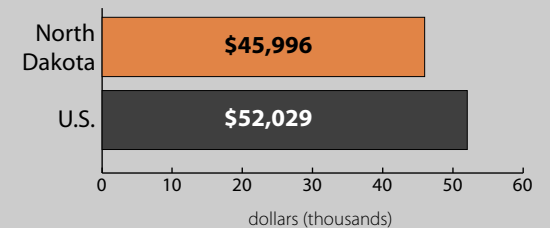

Median Household Income