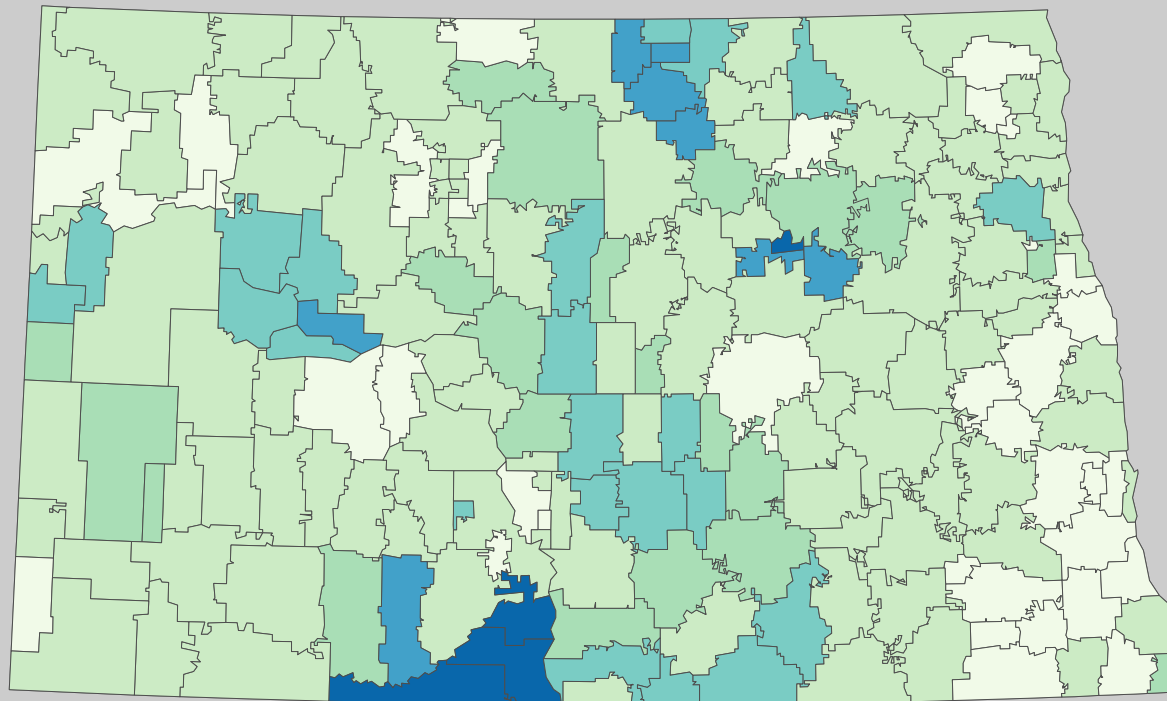

Poverty Estimates, 2008: North Dakota

Small Area Income and Poverty
Estimates Program
U.S. Census Bureau

School Age Children In Poverty by School District

Poverty by Metropolitan Status

Children in Families
Ages 5 to 17

Metropolitan and micropolitan statistical areas defined by U.S. Office of Management and Budget as of Nov. 2007

Median Household Income

Percent in Poverty by School District

Source: U.S. Census Bureau, Small Area Income and Poverty Estimates (SAIPE) Program, Nov. 2009

0 20 Miles

Unified and Elementary School District boundaries are as of January 1, 2008

* Percentages shown are not true poverty rates as the denominator includes all children ages 5 to 17