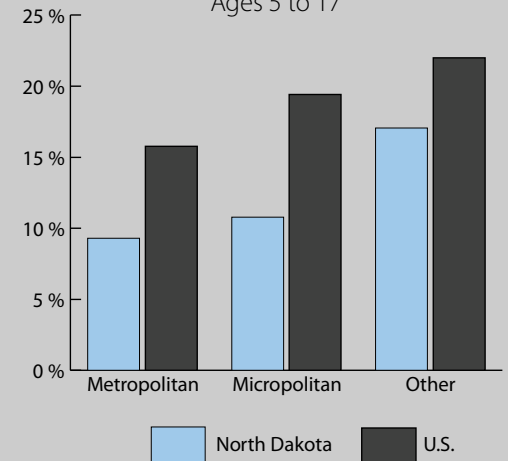

Poverty Estimates, 2008: North Dakota

Small Area Income and Poverty
Estimates Program
U.S. Census Bureau

School Age Children In Poverty by School District

Poverty by Metropolitan Status

Children in Families
Ages 5 to 17