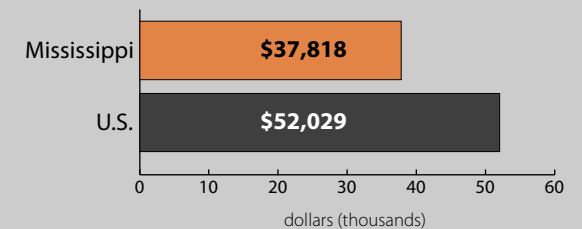

Median Household Income