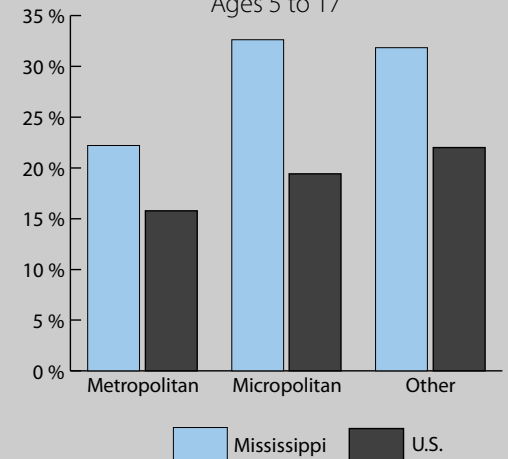

## School Age Children In Poverty by School District

0 20 Miles

Unified and Elementary School District boundaries are as of January 1, 2008

## Poverty by Metropolitan Status

Children in Families  
Ages 5 to 17

Metropolitan and micropolitan statistical areas defined by U.S. Office of Management and Budget as of Nov. 2007