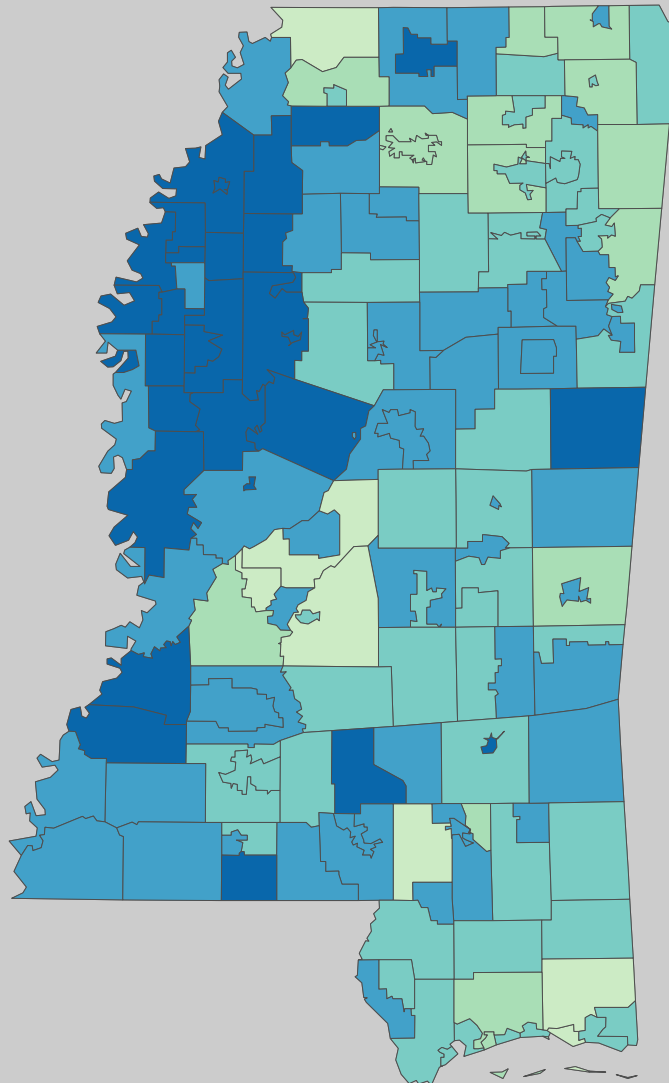

# Poverty Estimates, 2008: Mississippi

Small Area Income and Poverty  
Estimates Program  
U.S. Census Bureau

## School Age Children In Poverty by School District

0 20 Miles

Unified and Elementary School District boundaries are as of January 1, 2008

## Poverty by Metropolitan Status

Children in Families  
Ages 5 to 17

Metropolitan and micropolitan statistical areas defined by U.S. Office of Management and Budget as of Nov. 2007