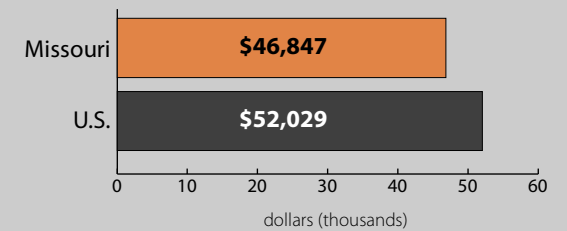

Poverty Estimates, 2008: Missouri

Small Area Income and Poverty
Estimates Program
U.S. Census Bureau

School Age Children In Poverty by School District

Poverty by Metropolitan Status

Children in Families
Ages 5 to 17

Metropolitan and micropolitan statistical areas defined by U.S. Office of Management and Budget as of Nov. 2007

Median Household Income

Percent in Poverty by School District

Source: U.S. Census Bureau, Small Area Income and Poverty Estimates (SAIPE) Program, Nov. 2009