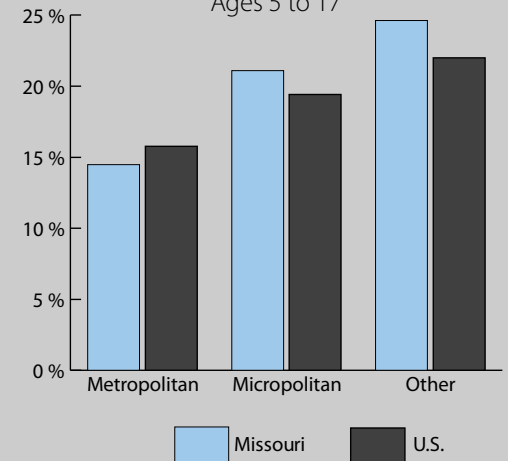

Poverty Estimates, 2008: Missouri

Small Area Income and Poverty
Estimates Program
U.S. Census Bureau

School Age Children In Poverty by School District

Poverty by Metropolitan Status

Children in Families
Ages 5 to 17

Metropolitan and micropolitan statistical areas defined by U.S. Office of Management and Budget as of Nov. 2007

Median Household Income

Percent in Poverty by School District

Source: U.S. Census Bureau, Small Area Income and Poverty Estimates (SAIPE) Program, Nov. 2009