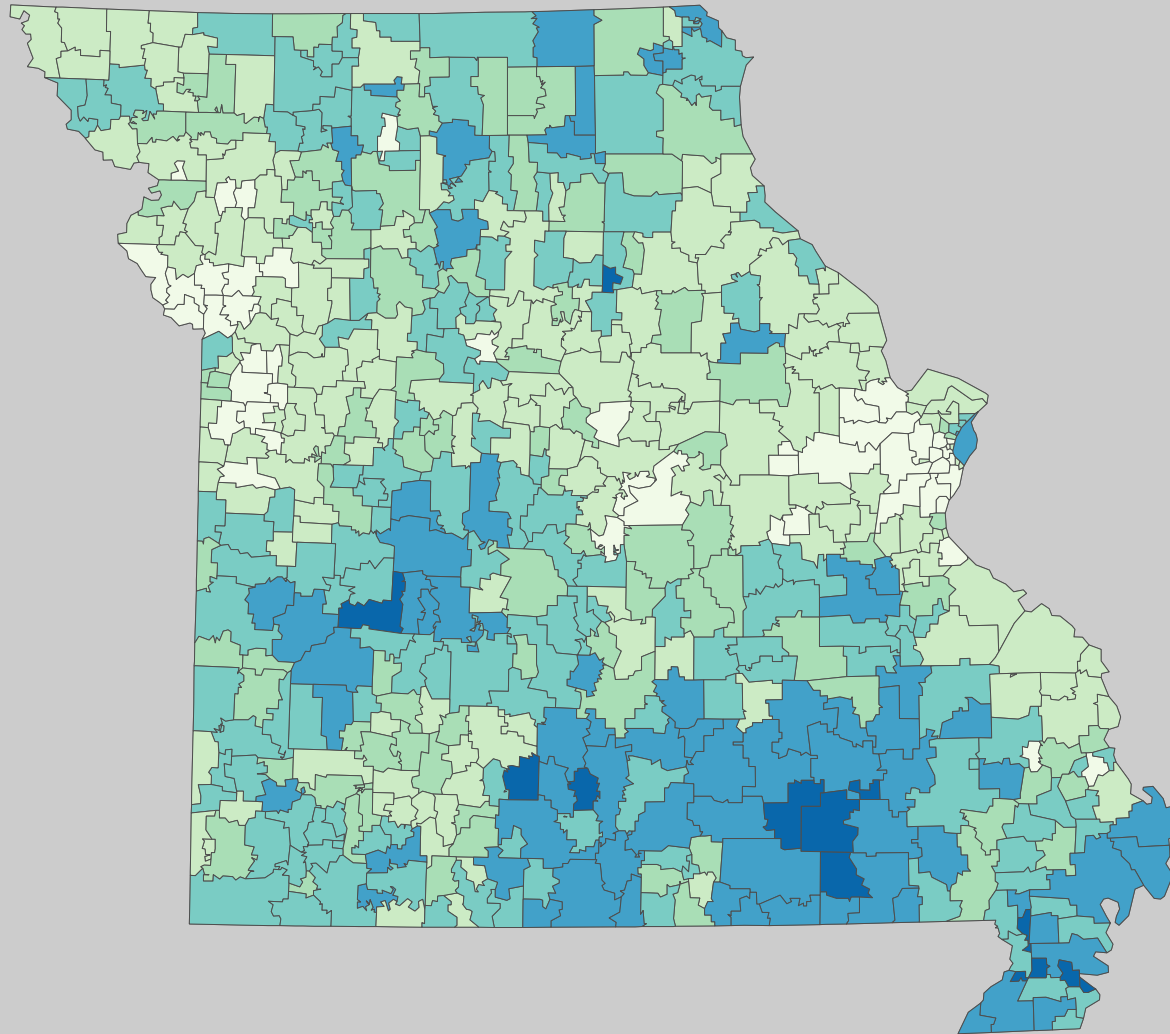

Poverty Estimates, 2008: Missouri

Small Area Income and Poverty
Estimates Program
U.S. Census Bureau

School Age Children In Poverty by School District

Poverty by Metropolitan Status

Children in Families
Ages 5 to 17

Metropolitan and micropolitan statistical areas defined by U.S. Office of Management and Budget as of Nov. 2007

Median Household Income

Percent in Poverty by School District

Source: U.S. Census Bureau, Small Area Income and Poverty Estimates (SAIPE) Program, Nov. 2009

0 20 Miles

Unified and Elementary School District boundaries are as of January 1, 2008

* Percentages shown are not true poverty rates as the denominator includes all children ages 5 to 17