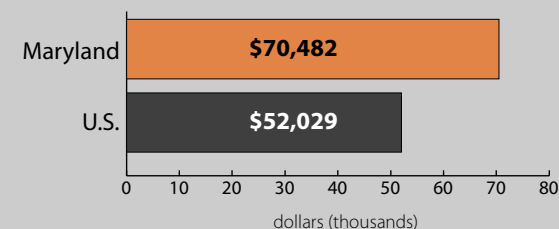

Median Household Income