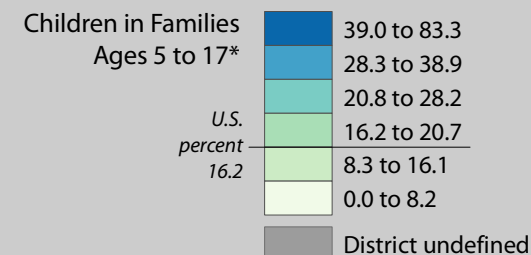

Percent in Poverty by School District

Source: U.S. Census Bureau, Small Area Income and Poverty Estimates (SAIPE) Program, Nov. 2009

0 20 Miles

Unified and Elementary School District boundaries are as of January 1, 2008

* Percentages shown are not true poverty rates as the denominator includes all children ages 5 to 17