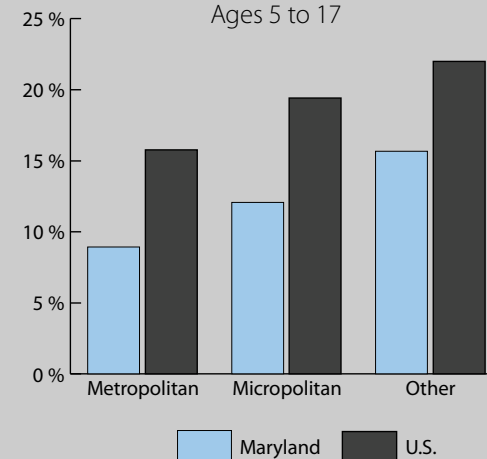

Poverty Estimates, 2008: Maryland

Small Area Income and Poverty
Estimates Program
U.S. Census Bureau

School Age Children In Poverty by School District

Poverty by Metropolitan Status

Children in Families
Ages 5 to 17

Metropolitan and micropolitan statistical areas defined by U.S. Office of Management and Budget as of Nov. 2007

Median Household Income

Percent in Poverty by School District

Source: U.S. Census Bureau, Small Area Income and Poverty Estimates (SAIPE) Program, Nov. 2009

0 20 Miles

Unified and Elementary School District boundaries are as of January 1, 2008

* Percentages shown are not true poverty rates as the denominator includes all children ages 5 to 17