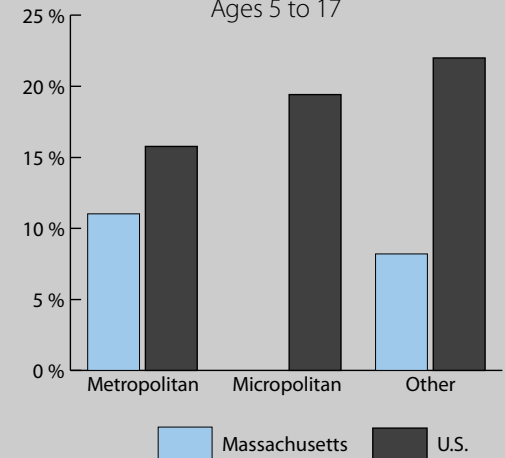

Poverty Estimates, 2008: Massachusetts

Small Area Income and Poverty
Estimates Program
U.S. Census Bureau

School Age Children In Poverty by School District

Poverty by Metropolitan Status

Children in Families
Ages 5 to 17

Metropolitan and micropolitan statistical areas defined by U.S. Office of Management and Budget as of Nov. 2007

Median Household Income

Percent in Poverty by School District

Source: U.S. Census Bureau, Small Area Income and Poverty Estimates (SAIPE) Program, Nov. 2009