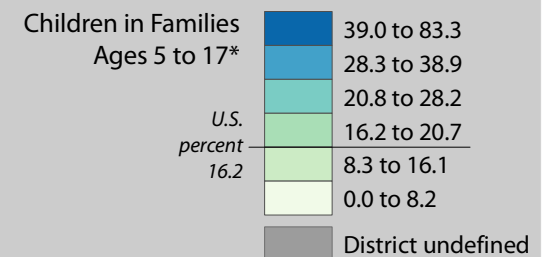

Percent in Poverty by School District

Source: U.S. Census Bureau, Small Area Income and Poverty Estimates (SAIPE) Program, Nov. 2009

0 10 Miles

Unified and Elementary School District boundaries are as of January 1, 2008

* Percentages shown are not true poverty rates as the denominator includes all children ages 5 to 17