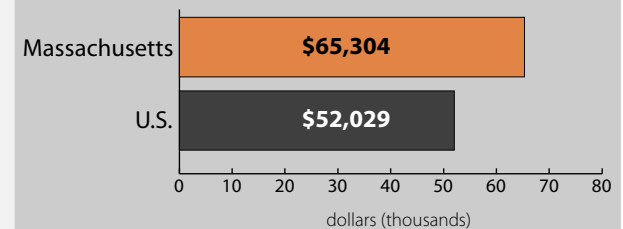

Poverty Estimates, 2008: Massachusetts

Small Area Income and Poverty
Estimates Program
U.S. Census Bureau

School Age Children In Poverty by School District

Poverty by Metropolitan Status

Children in Families
Ages 5 to 17

Metropolitan and micropolitan statistical areas defined by U.S. Office of Management and Budget as of Nov. 2007

Median Household Income

Percent in Poverty by School District

Source: U.S. Census Bureau, Small Area Income and Poverty Estimates (SAIPE) Program, Nov. 2009