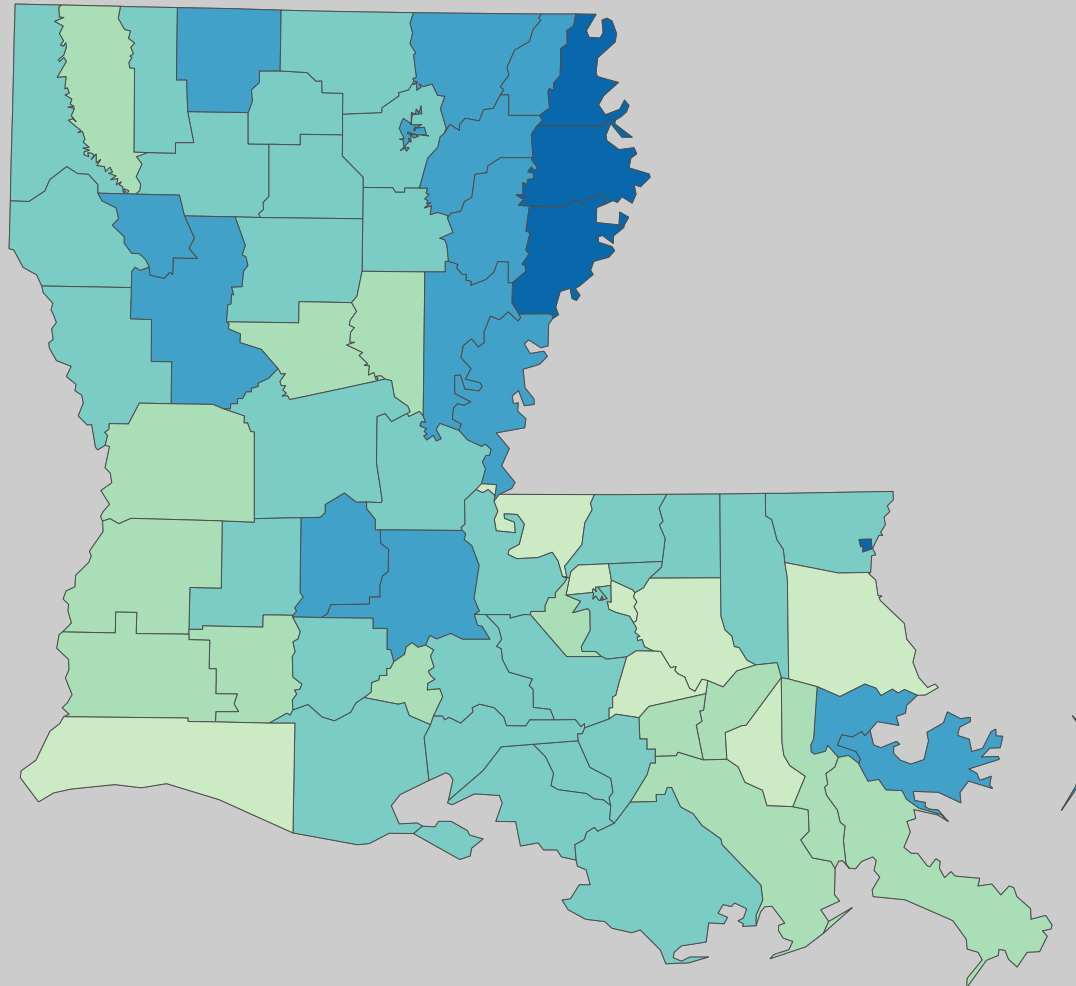

Poverty Estimates, 2008: Louisiana

Small Area Income and Poverty
Estimates Program
U.S. Census Bureau

School Age Children In Poverty by School District

Source: U.S. Census Bureau, Small Area Income and Poverty Estimates (SAIPE) Program, Nov. 2009

0 20 Miles

Unified and Elementary School District boundaries are as of January 1, 2008

Poverty by Metropolitan Status

Children in Families
Ages 5 to 17

Metropolitan and micropolitan statistical areas defined by U.S. Office of Management and Budget as of Nov. 2007

Median Household Income

Percent in Poverty by School District

* Percentages shown are not true poverty rates as the denominator includes all children ages 5 to 17