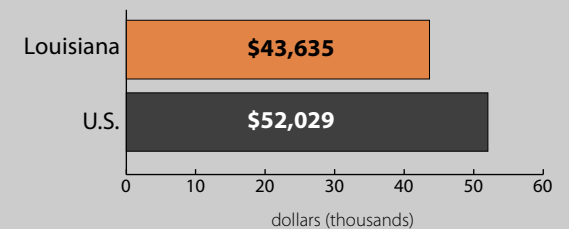

0 20 Miles

Unified and Elementary School District boundaries are as of January 1, 2008

Poverty by Metropolitan Status

Children in Families
Ages 5 to 17

Metropolitan and micropolitan statistical areas defined by U.S. Office of Management and Budget as of Nov. 2007

Median Household Income

Percent in Poverty by School District

* Percentages shown are not true poverty rates as the denominator includes all children ages 5 to 17