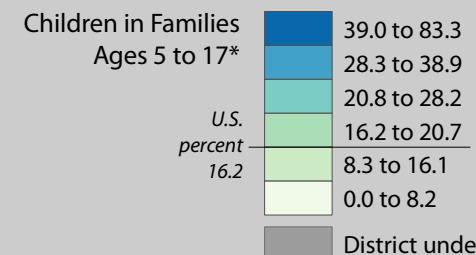

0 20 Miles

Unified and Elementary School District boundaries are as of January 1, 2008

Poverty by Metropolitan Status

Children in Families
Ages 5 to 17

Metropolitan and micropolitan statistical areas defined by U.S. Office of Management and Budget as of Nov. 2007

Median Household Income

Percent in Poverty by School District

* Percentages shown are not true poverty rates as the denominator includes all children ages 5 to 17