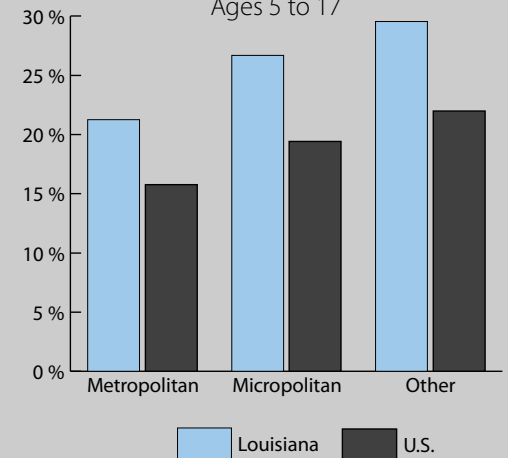

Poverty Estimates, 2008: Louisiana

Small Area Income and Poverty
Estimates Program
U.S. Census Bureau

School Age Children In Poverty by School District

Source: U.S. Census Bureau, Small Area Income and Poverty Estimates (SAIPE) Program, Nov. 2009

0 20 Miles

Unified and Elementary School District boundaries are as of January 1, 2008

Poverty by Metropolitan Status

Children in Families
Ages 5 to 17

Metropolitan and micropolitan statistical areas defined by U.S. Office of Management and Budget as of Nov. 2007

Median Household Income

Percent in Poverty by School District

* Percentages shown are not true poverty rates as the denominator includes all children ages 5 to 17