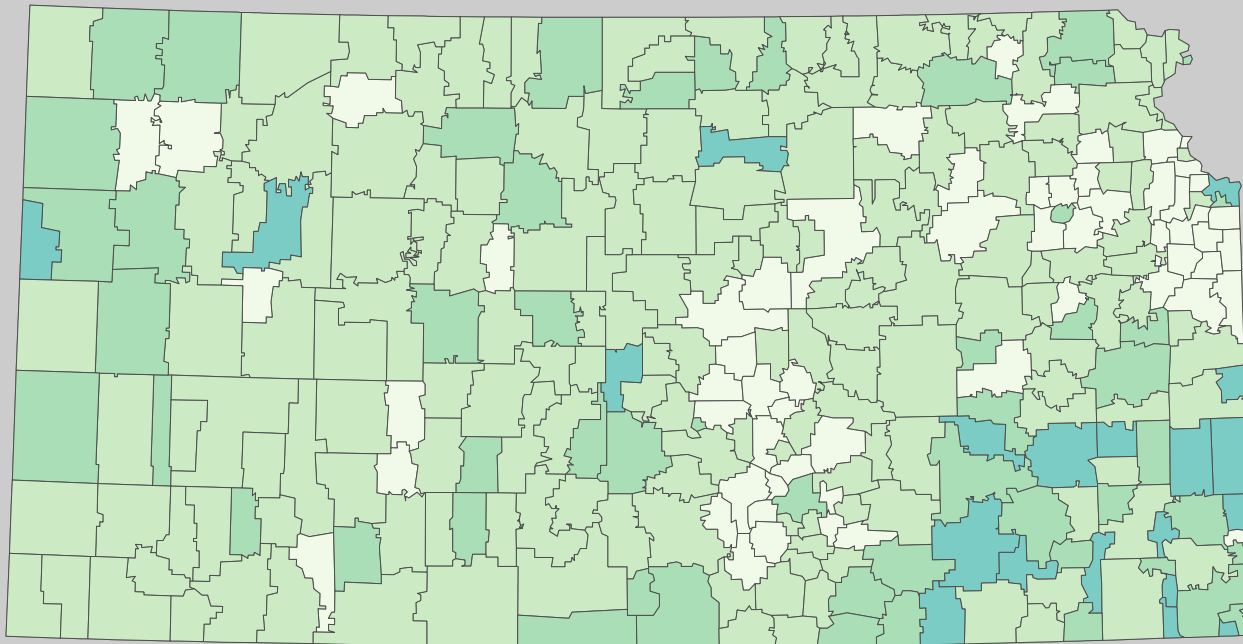

Poverty Estimates, 2008: Kansas

Small Area Income and Poverty
Estimates Program
U.S. Census Bureau

School Age Children In Poverty by School District

Poverty by Metropolitan Status

Metropolitan and micropolitan statistical areas defined by U.S. Office of Management and Budget as of Nov. 2007

Median Household Income

Percent in Poverty by School District

Source: U.S. Census Bureau, Small Area Income and Poverty Estimates (SAIPE) Program, Nov. 2009

0 25 Miles

Unified and Elementary School District boundaries are as of January 1, 2008

* Percentages shown are not true poverty rates as the denominator includes all children ages 5 to 17