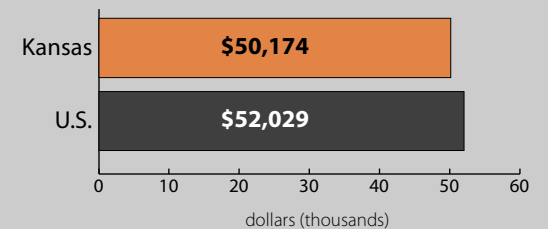

Median Household Income