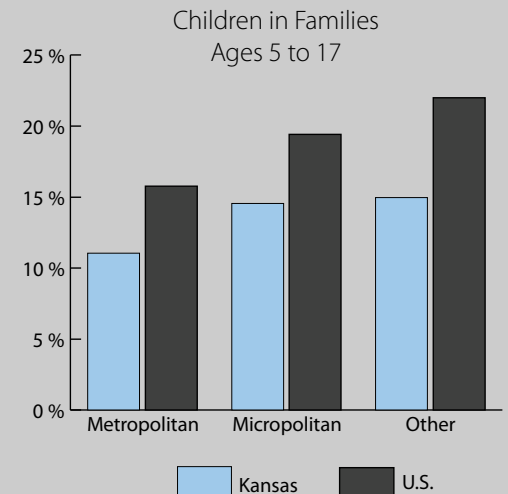

Poverty Estimates, 2008: Kansas

Small Area Income and Poverty
Estimates Program
U.S. Census Bureau

School Age Children In Poverty by School District

Poverty by Metropolitan Status

Metropolitan and micropolitan statistical areas defined by U.S. Office of Management and Budget as of Nov. 2007

Median Household Income

Percent in Poverty by School District

Source: U.S. Census Bureau, Small Area Income and Poverty Estimates (SAIPE) Program, Nov. 2009

0 25 Miles

Unified and Elementary School District boundaries are as of January 1, 2008

* Percentages shown are not true poverty rates as the denominator includes all children ages 5 to 17