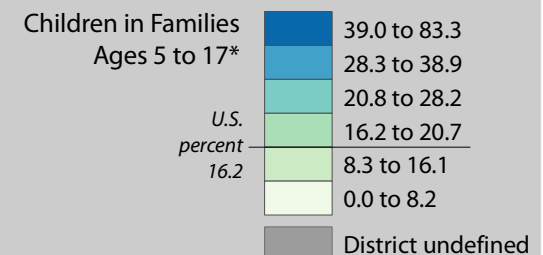

Poverty Estimates, 2008: Kansas

Small Area Income and Poverty
Estimates Program
U.S. Census Bureau

School Age Children In Poverty by School District

Poverty by Metropolitan Status

Metropolitan and micropolitan statistical areas defined by U.S. Office of Management and Budget as of Nov. 2007

Median Household Income

Percent in Poverty by School District

Source: U.S. Census Bureau, Small Area Income and Poverty Estimates (SAIPE) Program, Nov. 2009

0 25 Miles

Unified and Elementary School District boundaries are as of January 1, 2008

* Percentages shown are not true poverty rates as the denominator includes all children ages 5 to 17