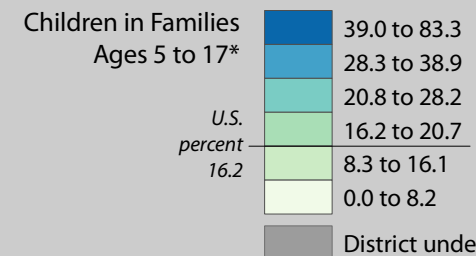

Poverty by Metropolitan Status

Children in Families
Ages 5 to 17

Metropolitan and micropolitan statistical areas defined by U.S. Office of Management and Budget as of Nov. 2007

Median Household Income

Percent in Poverty by School District

* Percentages shown are not true poverty rates as the denominator includes all children ages 5 to 17

Source: U.S. Census Bureau, Small Area Income and Poverty Estimates (SAIPE) Program, Nov. 2009