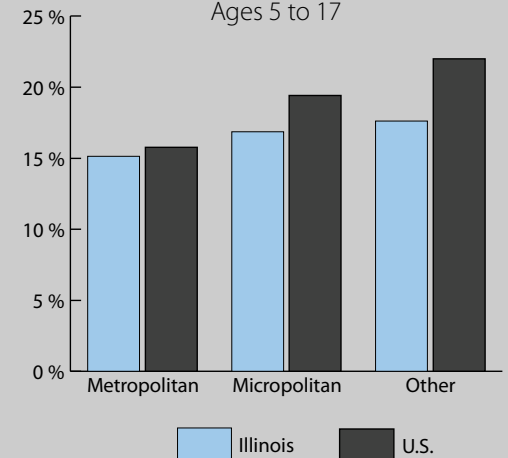

Poverty Estimates, 2008: Illinois

Small Area Income and Poverty
Estimates Program
U.S. Census Bureau

School Age Children In Poverty by School District

0 20 Miles

Unified and Elementary School District boundaries are as of January 1, 2008

Poverty by Metropolitan Status

Children in Families
Ages 5 to 17

Metropolitan and micropolitan statistical areas defined by U.S. Office of Management and Budget as of Nov. 2007

Median Household Income

Percent in Poverty by School District

* Percentages shown are not true poverty rates as the denominator includes all children ages 5 to 17

Source: U.S. Census Bureau, Small Area Income and Poverty Estimates (SAIPE) Program, Nov. 2009