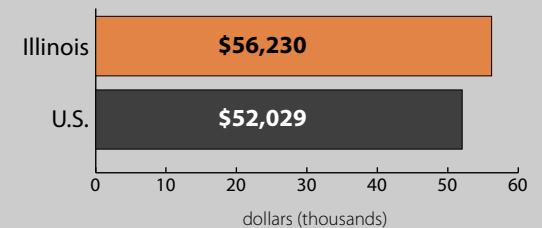

Poverty Estimates, 2008: Illinois

Small Area Income and Poverty
Estimates Program
U.S. Census Bureau

School Age Children In Poverty by School District

0 20 Miles

Unified and Elementary School District boundaries are as of January 1, 2008

Poverty by Metropolitan Status

Children in Families
Ages 5 to 17

Metropolitan and micropolitan statistical areas defined by U.S. Office of Management and Budget as of Nov. 2007

Median Household Income

Percent in Poverty by School District