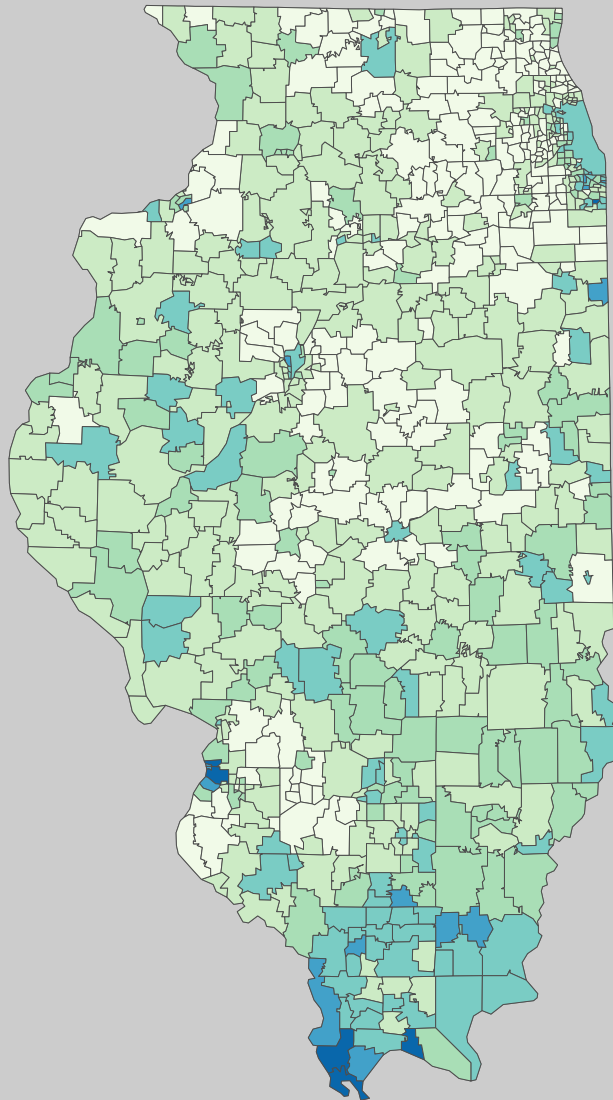

Poverty Estimates, 2008: Illinois

Small Area Income and Poverty
Estimates Program
U.S. Census Bureau

School Age Children In Poverty by School District

0 20 Miles

Unified and Elementary School District boundaries are as of January 1, 2008

Poverty by Metropolitan Status

Children in Families
Ages 5 to 17

Metropolitan and micropolitan statistical areas defined by U.S. Office of Management and Budget as of Nov. 2007

Median Household Income

Percent in Poverty by School District

* Percentages shown are not true poverty rates as the denominator includes all children ages 5 to 17

Source: U.S. Census Bureau, Small Area Income and Poverty Estimates (SAIPE) Program, Nov. 2009