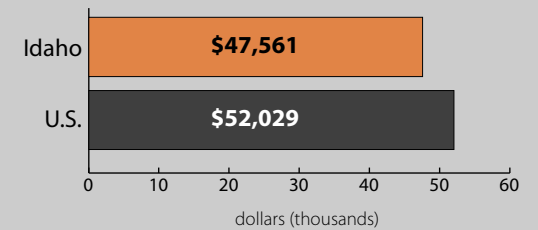

Poverty by Metropolitan Status

Children in Families
Ages 5 to 17

Metropolitan and micropolitan statistical areas defined by U.S. Office of Management and Budget as of Nov. 2007

Median Household Income

Percent in Poverty by School District

* Percentages shown are not true poverty rates as the denominator includes all children ages 5 to 17

Source: U.S. Census Bureau, Small Area Income and Poverty Estimates (SAIPE) Program, Nov. 2009