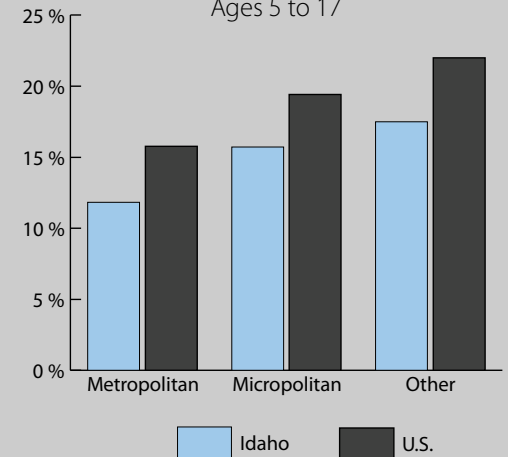

Poverty Estimates, 2008: Idaho

Small Area Income and Poverty
Estimates Program
U.S. Census Bureau

School Age Children In Poverty by School District

0 25 Miles

Unified and Elementary School District boundaries are as of January 1, 2008

Poverty by Metropolitan Status

Children in Families
Ages 5 to 17

Metropolitan and micropolitan statistical areas defined by U.S. Office of Management and Budget as of Nov. 2007

Median Household Income

Percent in Poverty by School District

* Percentages shown are not true poverty rates as the denominator includes all children ages 5 to 17

Source: U.S. Census Bureau, Small Area Income and Poverty Estimates (SAIPE) Program, Nov. 2009