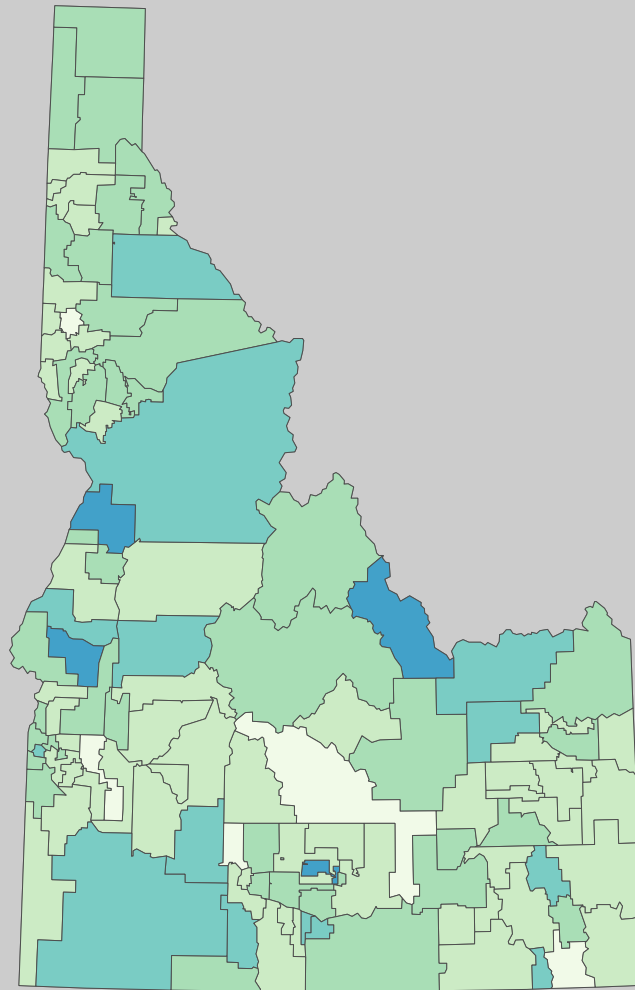

Poverty Estimates, 2008: Idaho

Small Area Income and Poverty
Estimates Program
U.S. Census Bureau

School Age Children In Poverty by School District

0 25 Miles

Unified and Elementary School District boundaries are as of January 1, 2008

Poverty by Metropolitan Status

Children in Families
Ages 5 to 17

Metropolitan and micropolitan statistical areas defined by U.S. Office of Management and Budget as of Nov. 2007

Median Household Income

Percent in Poverty by School District

* Percentages shown are not true poverty rates as the denominator includes all children ages 5 to 17

Source: U.S. Census Bureau, Small Area Income and Poverty Estimates (SAIPE) Program, Nov. 2009