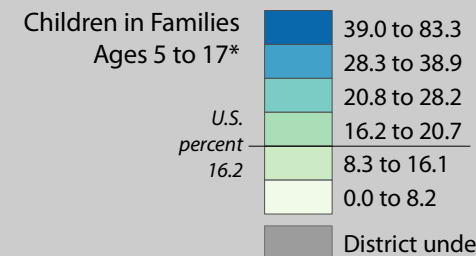

Poverty by Metropolitan Status

Children in Families
Ages 5 to 17

Metropolitan and micropolitan statistical areas defined by U.S. Office of Management and Budget as of Nov. 2007

Median Household Income

Percent in Poverty by School District

* Percentages shown are not true poverty rates as the denominator includes all children ages 5 to 17

Source: U.S. Census Bureau, Small Area Income and Poverty Estimates (SAIPE) Program, Nov. 2009