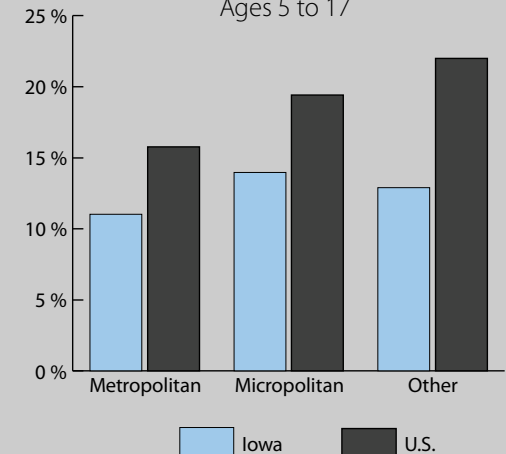

Poverty Estimates, 2008: Iowa

Small Area Income and Poverty
Estimates Program
U.S. Census Bureau

School Age Children In Poverty by School District

Poverty by Metropolitan Status

Children in Families
Ages 5 to 17

Metropolitan and micropolitan statistical areas defined by U.S. Office of Management and Budget as of Nov. 2007

Median Household Income

Percent in Poverty by School District

District undefined

Source: U.S. Census Bureau, Small Area Income and Poverty Estimates (SAIPE) Program, Nov. 2009