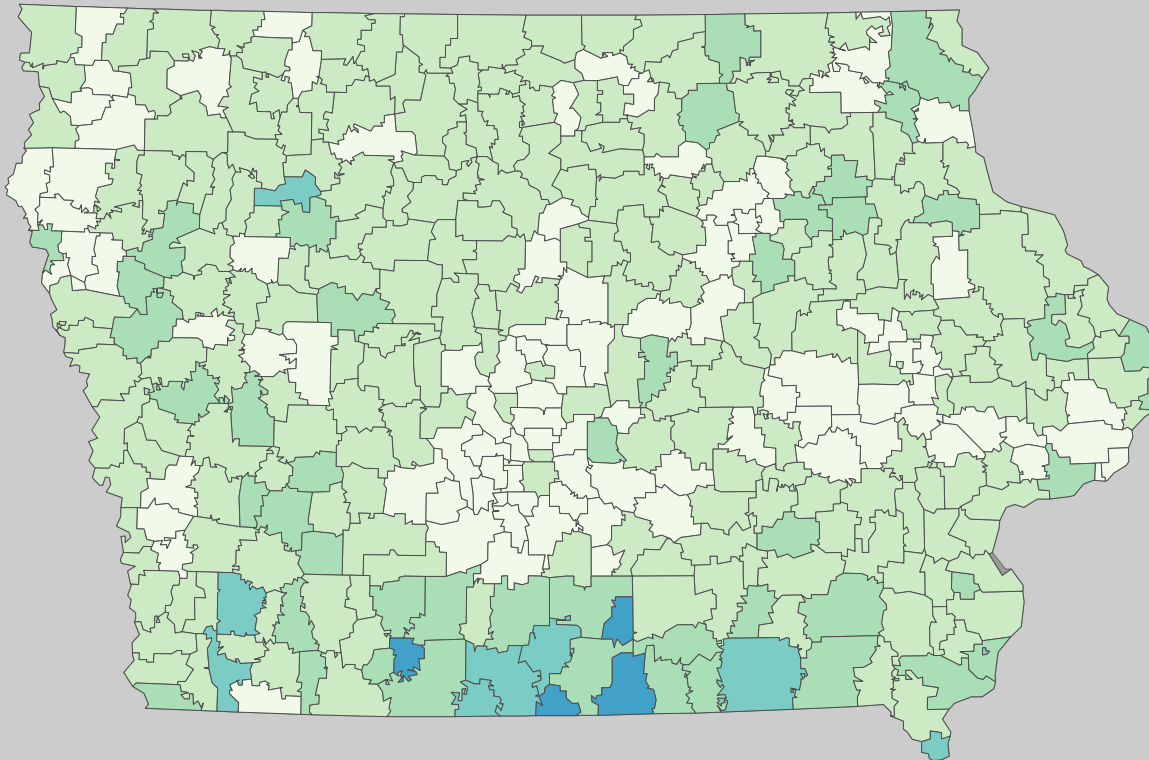

Poverty Estimates, 2008: Iowa

Small Area Income and Poverty
Estimates Program
U.S. Census Bureau

School Age Children In Poverty by School District

Poverty by Metropolitan Status

Children in Families
Ages 5 to 17

Metropolitan and micropolitan statistical areas defined by U.S. Office of Management and Budget as of Nov. 2007

Median Household Income

Percent in Poverty by School District

District undefined

Source: U.S. Census Bureau, Small Area Income and Poverty Estimates (SAIPE) Program, Nov. 2009

0 25 Miles

Unified and Elementary School District boundaries are as of January 1, 2008

* Percentages shown are not true poverty rates as the denominator includes all children ages 5 to 17