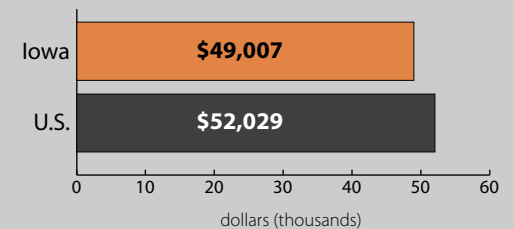

Median Household Income