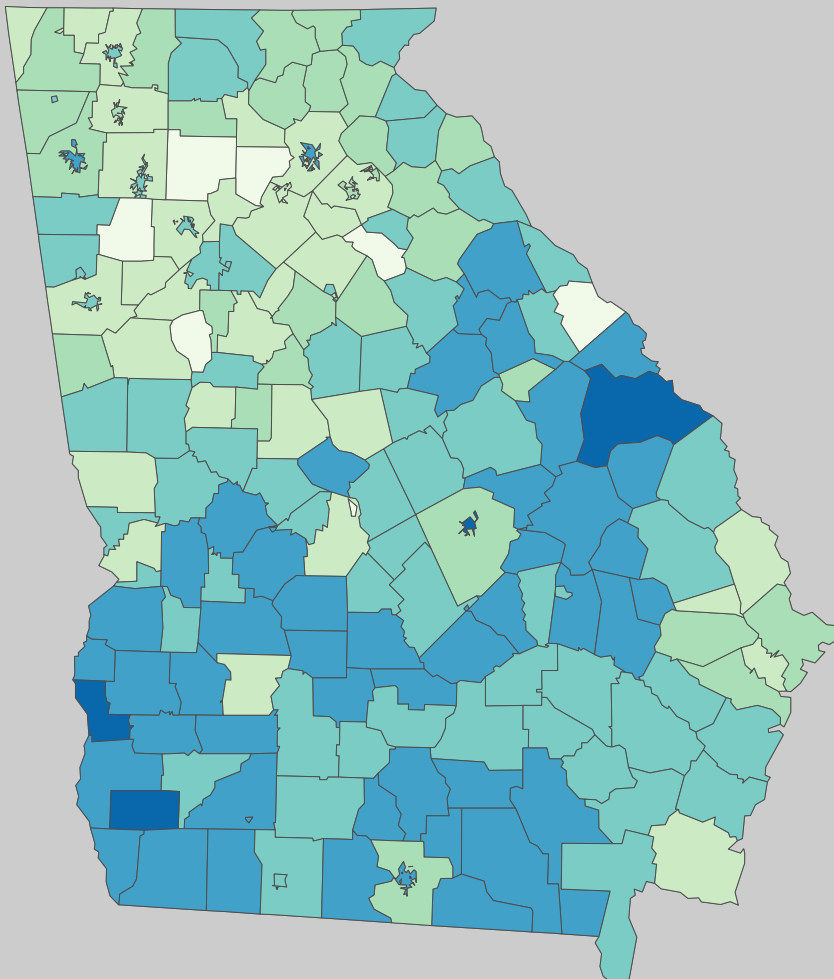

# Poverty Estimates, 2008: Georgia

Small Area Income and Poverty  
Estimates Program  
U.S. Census Bureau

## School Age Children In Poverty by School District

0 20 Miles

Unified and Elementary School District boundaries are as of January 1, 2008

## Poverty by Metropolitan Status

Children in Families  
Ages 5 to 17

Metropolitan and micropolitan statistical areas defined by U.S. Office of Management and Budget as of Nov. 2007