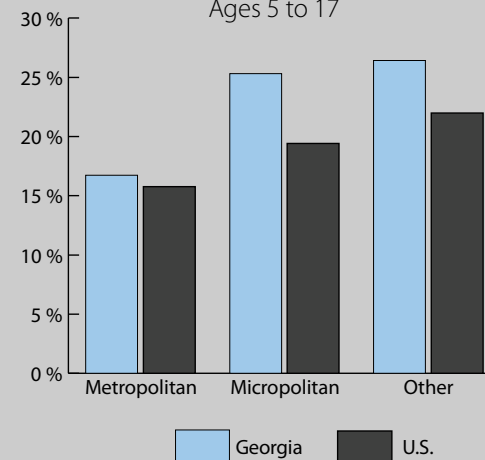

## School Age Children In Poverty by School District

0 20 Miles

Unified and Elementary School District boundaries are as of January 1, 2008

## Poverty by Metropolitan Status

Children in Families  
Ages 5 to 17

Metropolitan and micropolitan statistical areas defined by U.S. Office of Management and Budget as of Nov. 2007