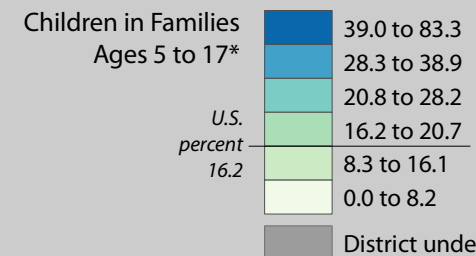

## Poverty by Metropolitan Status

Children in Families  
Ages 5 to 17

Metropolitan and micropolitan statistical areas defined by U.S. Office of Management and Budget as of Nov. 2007

## Median Household Income

## Percent in Poverty by School District

\* Percentages shown are not true poverty rates as the denominator includes all children ages 5 to 17