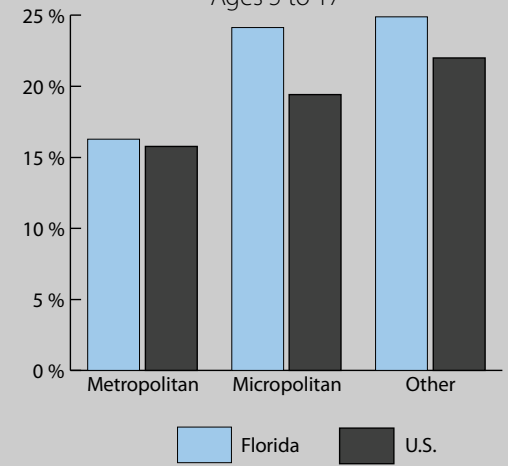

## School Age Children In Poverty by School District

Source: U.S. Census Bureau, Small Area Income and Poverty Estimates (SAIPE) Program, Nov. 2009

0 25 Miles

Unified and Elementary School District boundaries are as of January 1, 2008

## Poverty by Metropolitan Status

Children in Families  
Ages 5 to 17

Metropolitan and micropolitan statistical areas defined by U.S. Office of Management and Budget as of Nov. 2007

## Percent in Poverty by School District

\* Percentages shown are not true poverty rates as the denominator includes all children ages 5 to 17