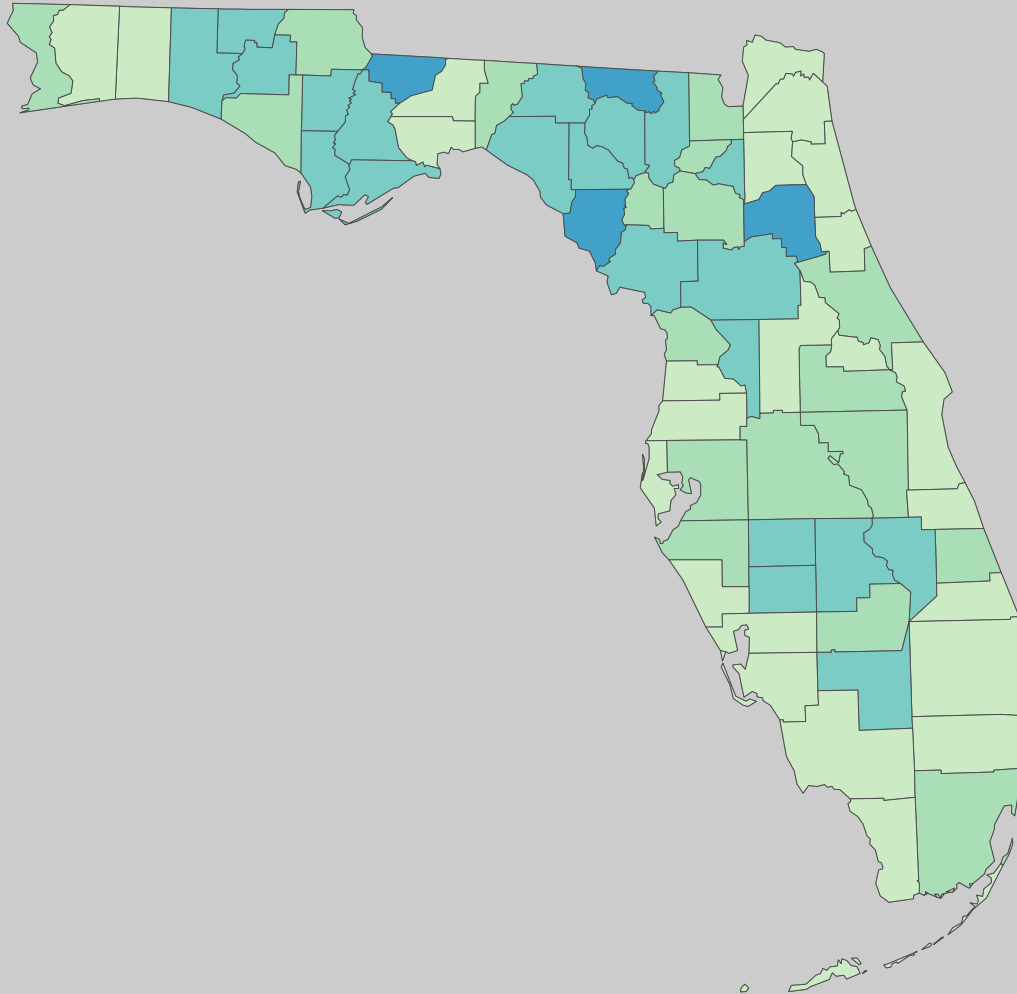

# Poverty Estimates, 2008: Florida

Small Area Income and Poverty  
Estimates Program  
U.S. Census Bureau

## School Age Children In Poverty by School District

Source: U.S. Census Bureau, Small Area Income and Poverty Estimates (SAIPE) Program, Nov. 2009

0 25 Miles

Unified and Elementary School District boundaries are as of January 1, 2008

## Poverty by Metropolitan Status

Children in Families  
Ages 5 to 17

Metropolitan and micropolitan statistical areas defined by U.S. Office of Management and Budget as of Nov. 2007

## Percent in Poverty by School District

\* Percentages shown are not true poverty rates as the denominator includes all children ages 5 to 17