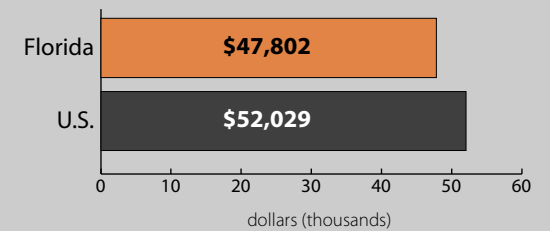

Median Household Income