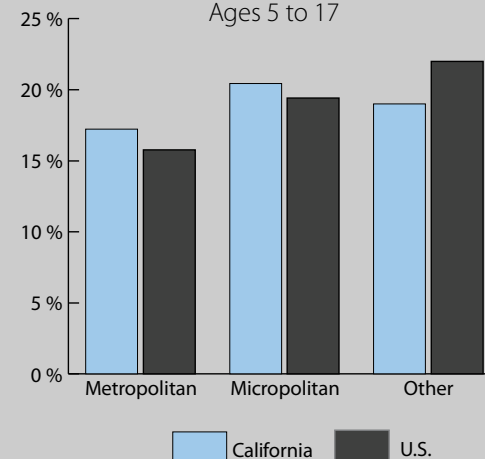

## School Age Children In Poverty by School District

Source: U.S. Census Bureau, Small Area Income and Poverty Estimates (SAIPE) Program, Nov. 2009

0 50 Miles

Unified and Elementary School District boundaries are as of January 1, 2008

## Poverty by Metropolitan Status

Children in Families Ages 5 to 17

Metropolitan and micropolitan statistical areas defined by U.S. Office of Management and Budget as of Nov. 2007

## Percent in Poverty by School District

\* Percentages shown are not true poverty rates as the denominator includes all children ages 5 to 17