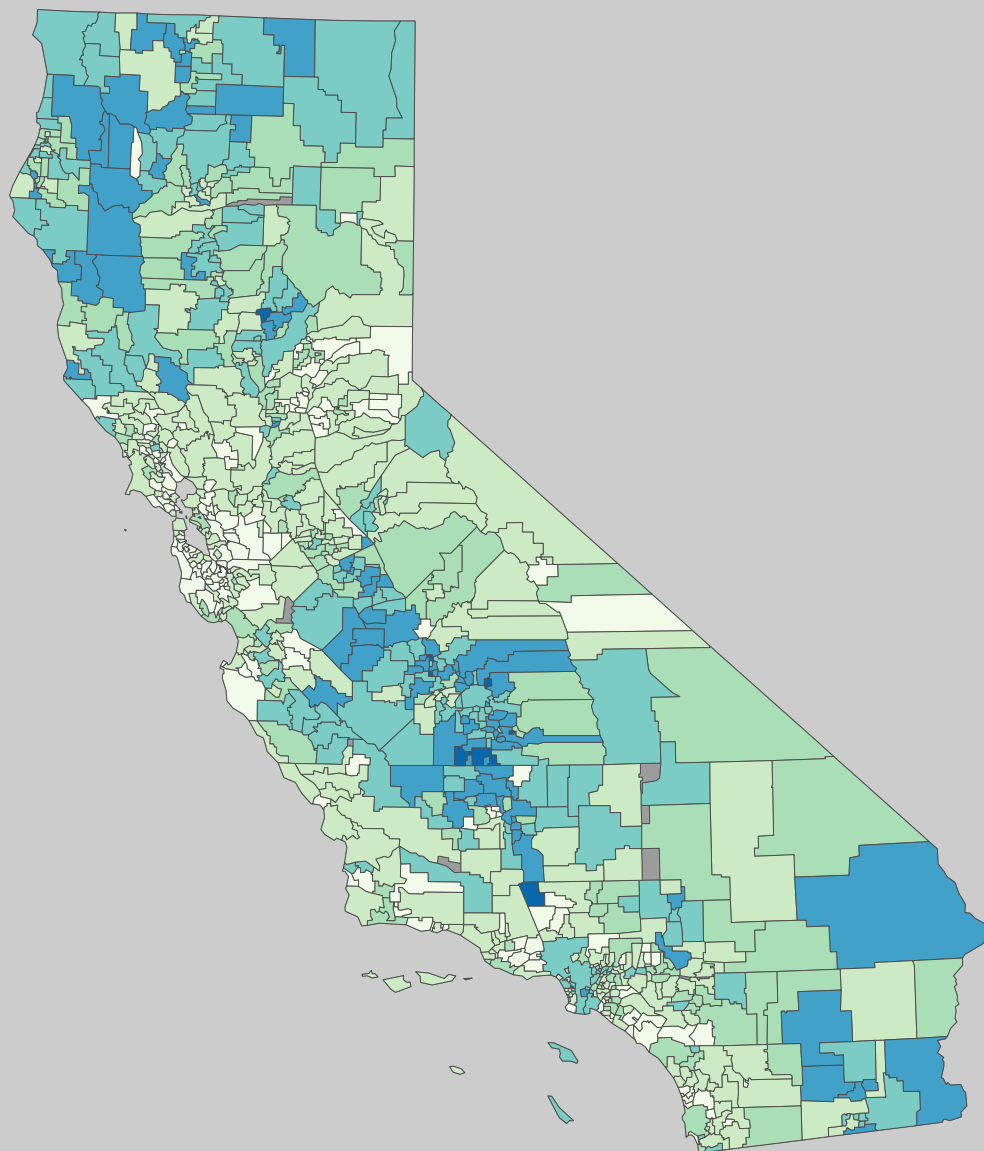

# Poverty Estimates, 2008: California

Small Area Income and Poverty Estimates Program  
U.S. Census Bureau

## School Age Children In Poverty by School District

Source: U.S. Census Bureau, Small Area Income and Poverty Estimates (SAIPE) Program, Nov. 2009

0 50 Miles

Unified and Elementary School District boundaries are as of January 1, 2008

## Poverty by Metropolitan Status

Children in Families Ages 5 to 17

Metropolitan and micropolitan statistical areas defined by U.S. Office of Management and Budget as of Nov. 2007

## Percent in Poverty by School District

\* Percentages shown are not true poverty rates as the denominator includes all children ages 5 to 17