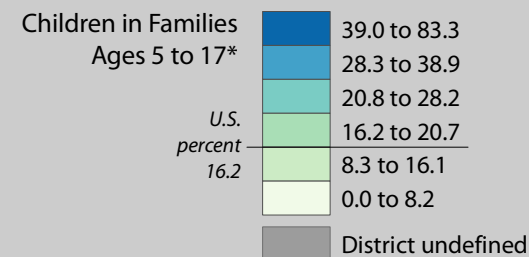

## Poverty by Metropolitan Status

Children in Families Ages 5 to 17

Metropolitan and micropolitan statistical areas defined by U.S. Office of Management and Budget as of Nov. 2007

## Median Household Income

## Percent in Poverty by School District

\* Percentages shown are not true poverty rates as the denominator includes all children ages 5 to 17