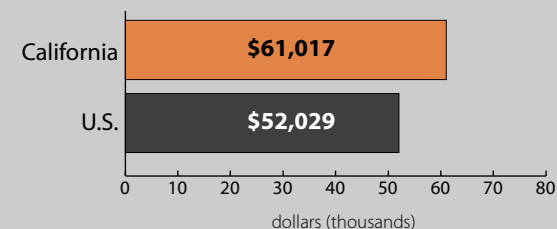

Median Household Income