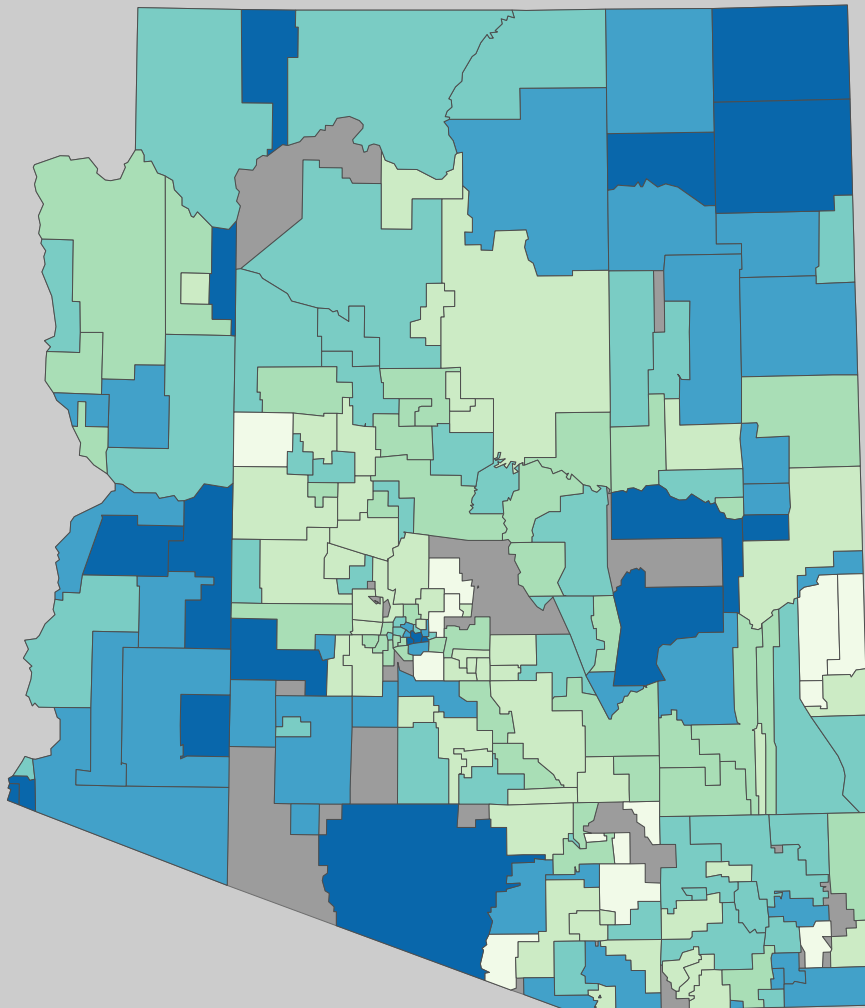

Poverty Estimates, 2008: Arizona

Small Area Income and Poverty
Estimates Program
U.S. Census Bureau

School Age Children In Poverty by School District

Source: U.S. Census Bureau, Small Area Income and Poverty Estimates (SAIPE) Program, Nov. 2009

0 20 Miles

Unified and Elementary School District boundaries are as of January 1, 2008

Poverty by Metropolitan Status

Children in Families
Ages 5 to 17

Metropolitan and micropolitan statistical areas defined by U.S. Office of Management and Budget as of Nov. 2007

Median Household Income

Percent in Poverty by School District

* Percentages shown are not true poverty rates as the denominator includes all children ages 5 to 17