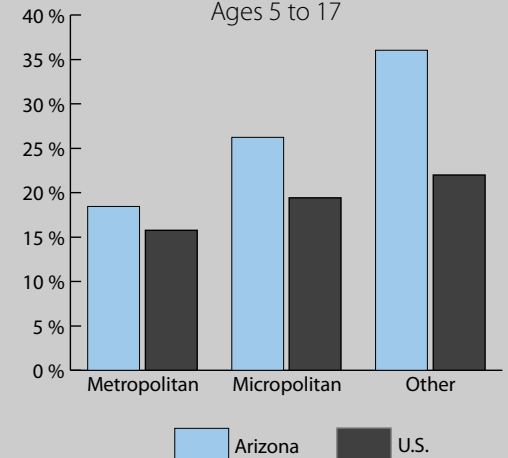

Poverty Estimates, 2008: Arizona

Small Area Income and Poverty
Estimates Program
U.S. Census Bureau

School Age Children In Poverty by School District

Source: U.S. Census Bureau, Small Area Income and Poverty Estimates (SAIPE) Program, Nov. 2009

0 20 Miles

Unified and Elementary School District boundaries are as of January 1, 2008

Poverty by Metropolitan Status

Children in Families
Ages 5 to 17

Metropolitan and micropolitan statistical areas defined by U.S. Office of Management and Budget as of Nov. 2007

Median Household Income

Percent in Poverty by School District

* Percentages shown are not true poverty rates as the denominator includes all children ages 5 to 17