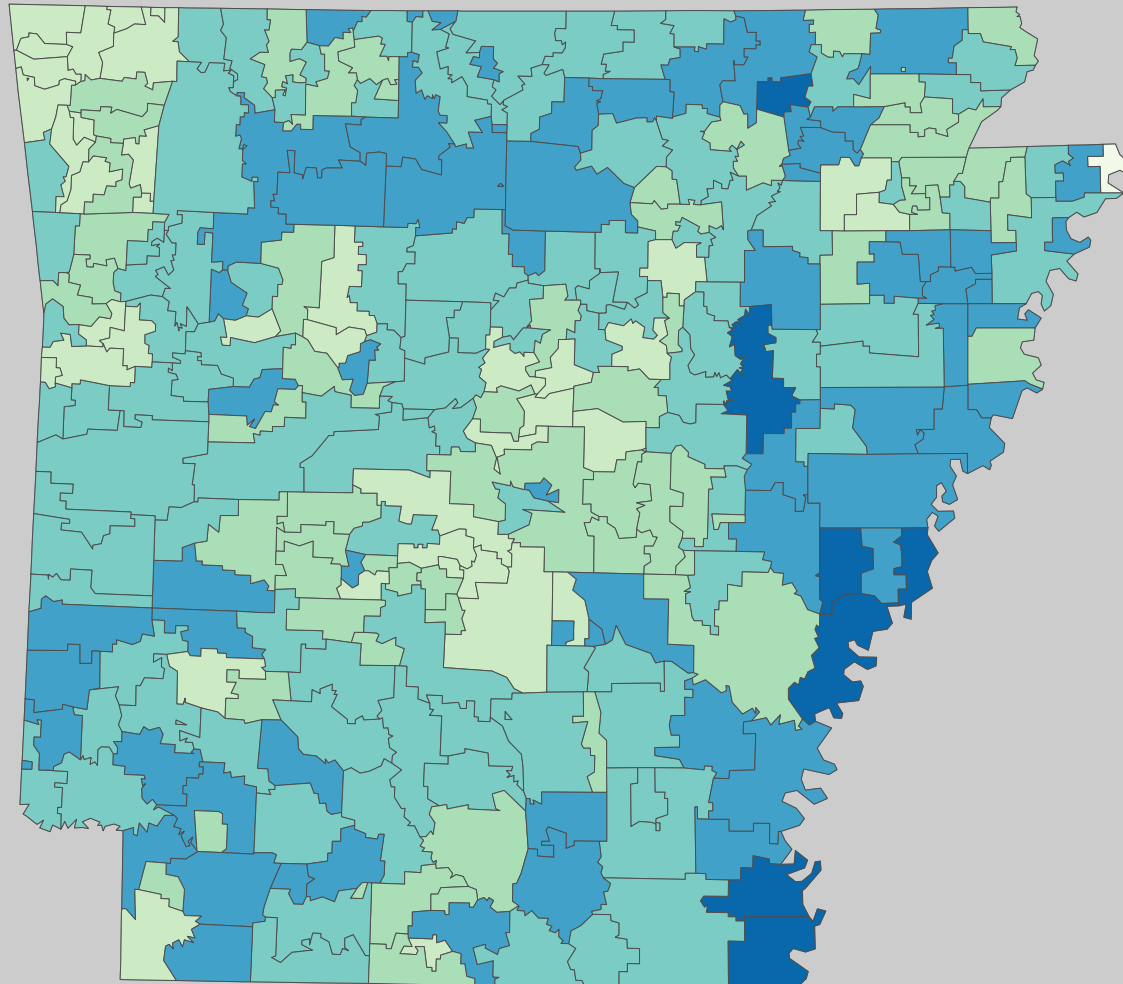

Poverty Estimates, 2008: Arkansas

Small Area Income and Poverty
Estimates Program
U.S. Census Bureau

School Age Children In Poverty by School District

Poverty by Metropolitan Status

Children in Families
Ages 5 to 17

Metropolitan and micropolitan statistical areas defined by U.S. Office of Management and Budget as of Nov. 2007

Median Household Income

Percent in Poverty by School District

Source: U.S. Census Bureau, Small Area Income and Poverty Estimates (SAIPE) Program, Nov. 2009

0 10 Miles

Unified and Elementary School District boundaries are as of January 1, 2008

* Percentages shown are not true poverty rates as the denominator includes all children ages 5 to 17