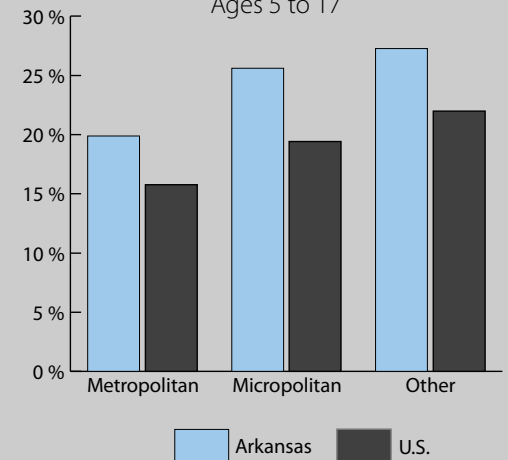

Poverty Estimates, 2008: Arkansas

Small Area Income and Poverty
Estimates Program
U.S. Census Bureau

School Age Children In Poverty by School District

Poverty by Metropolitan Status

Children in Families
Ages 5 to 17

Metropolitan and micropolitan statistical areas defined by U.S. Office of Management and Budget as of Nov. 2007

Median Household Income

Percent in Poverty by School District

Source: U.S. Census Bureau, Small Area Income and Poverty Estimates (SAIPE) Program, Nov. 2009