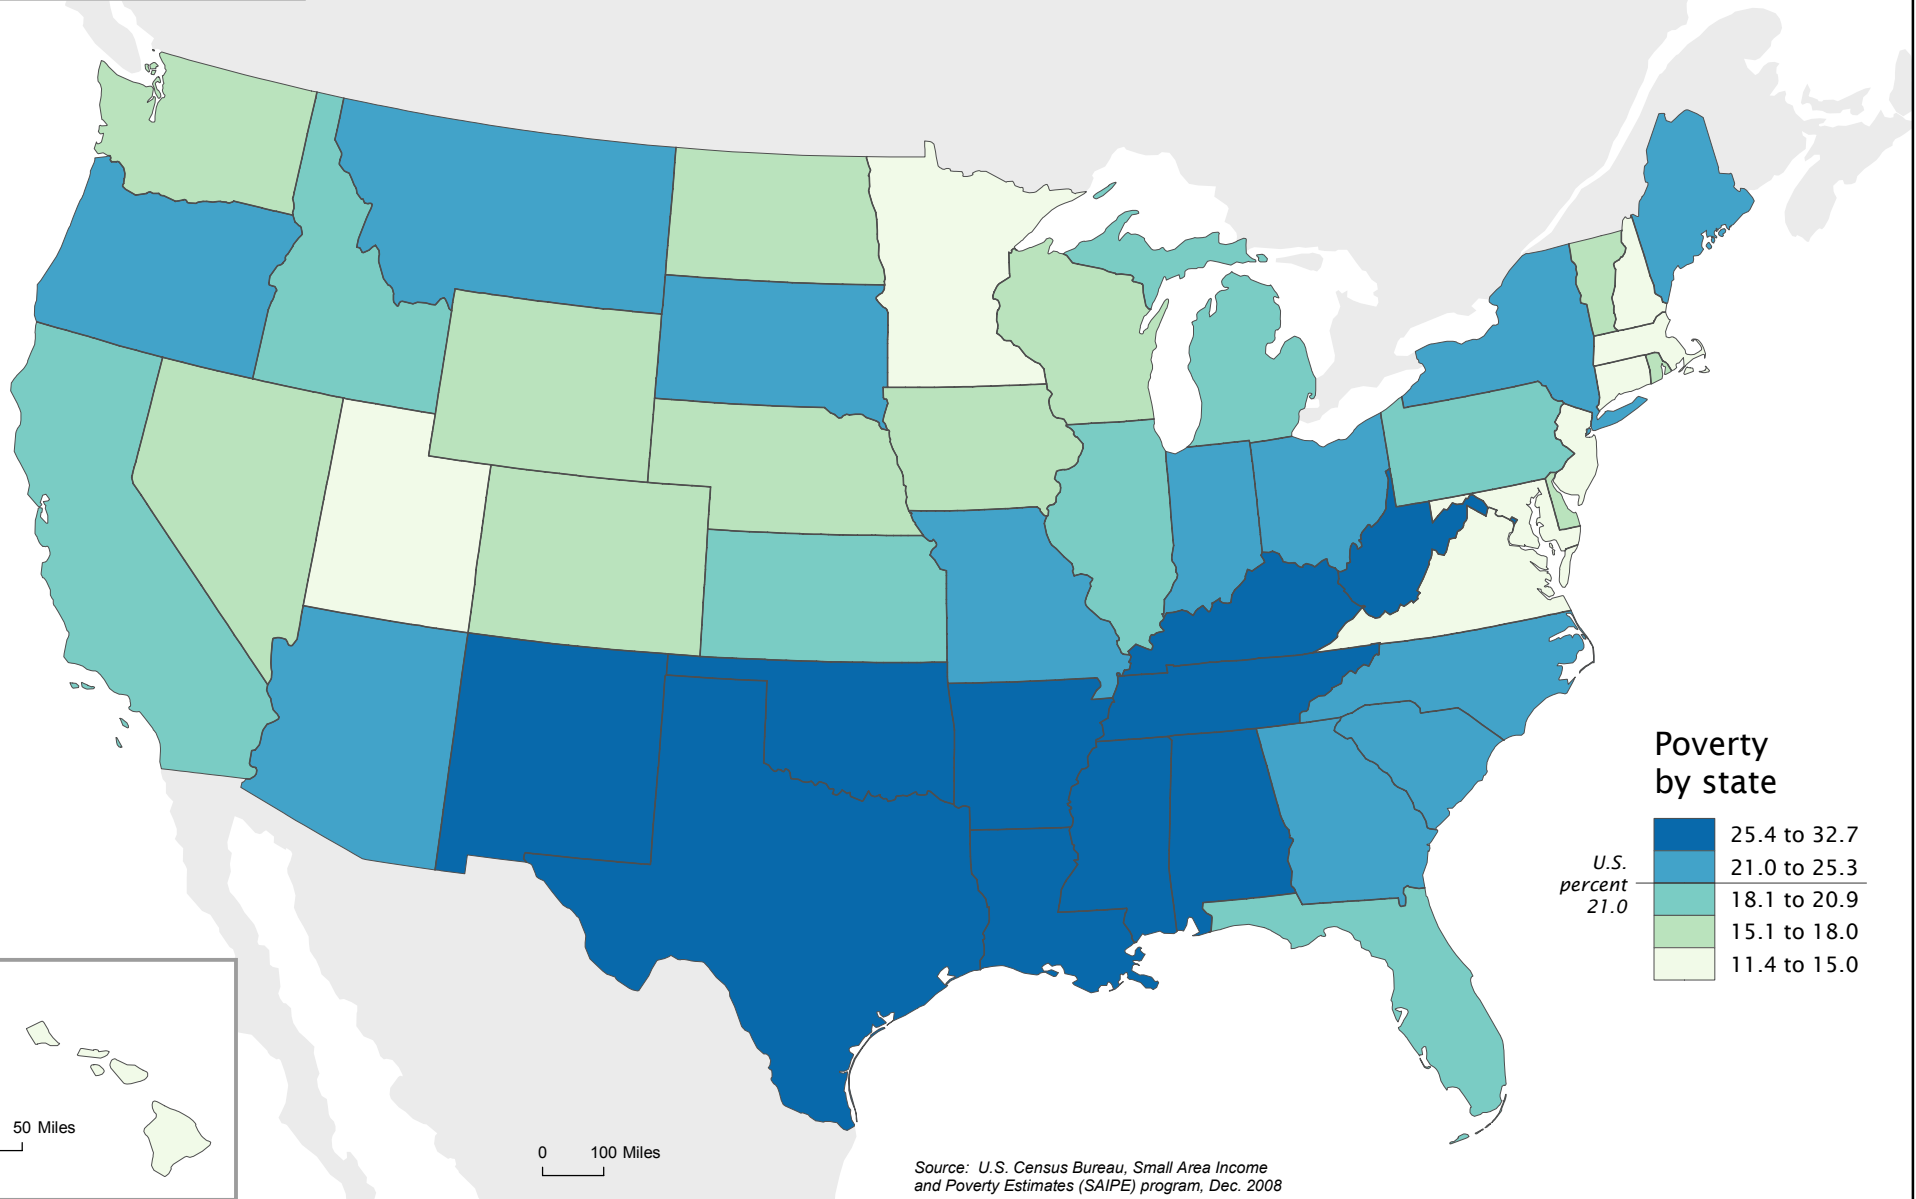

Percent in Poverty, 2006 Children Under Age 5

Source: U.S. Census Bureau, Small Area Income and Poverty Estimates (SAIPE) program, Dec. 2008