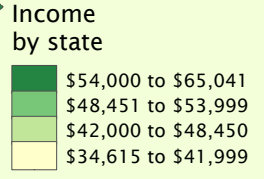

Median Household Income, 2006

Source: U.S. Census Bureau, Small Area Income and Poverty Estimates (SAIPE) program, Dec. 2008