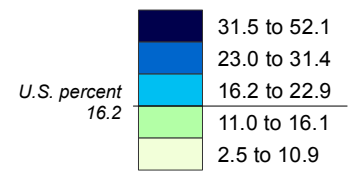

Percent of Children Age 5 to 17 in Families in Poverty: 2004

Percent in poverty by state

Percent in poverty by county

Source: U.S. Census Bureau, Small Area Income and Poverty Estimates (SAIPE) Program.