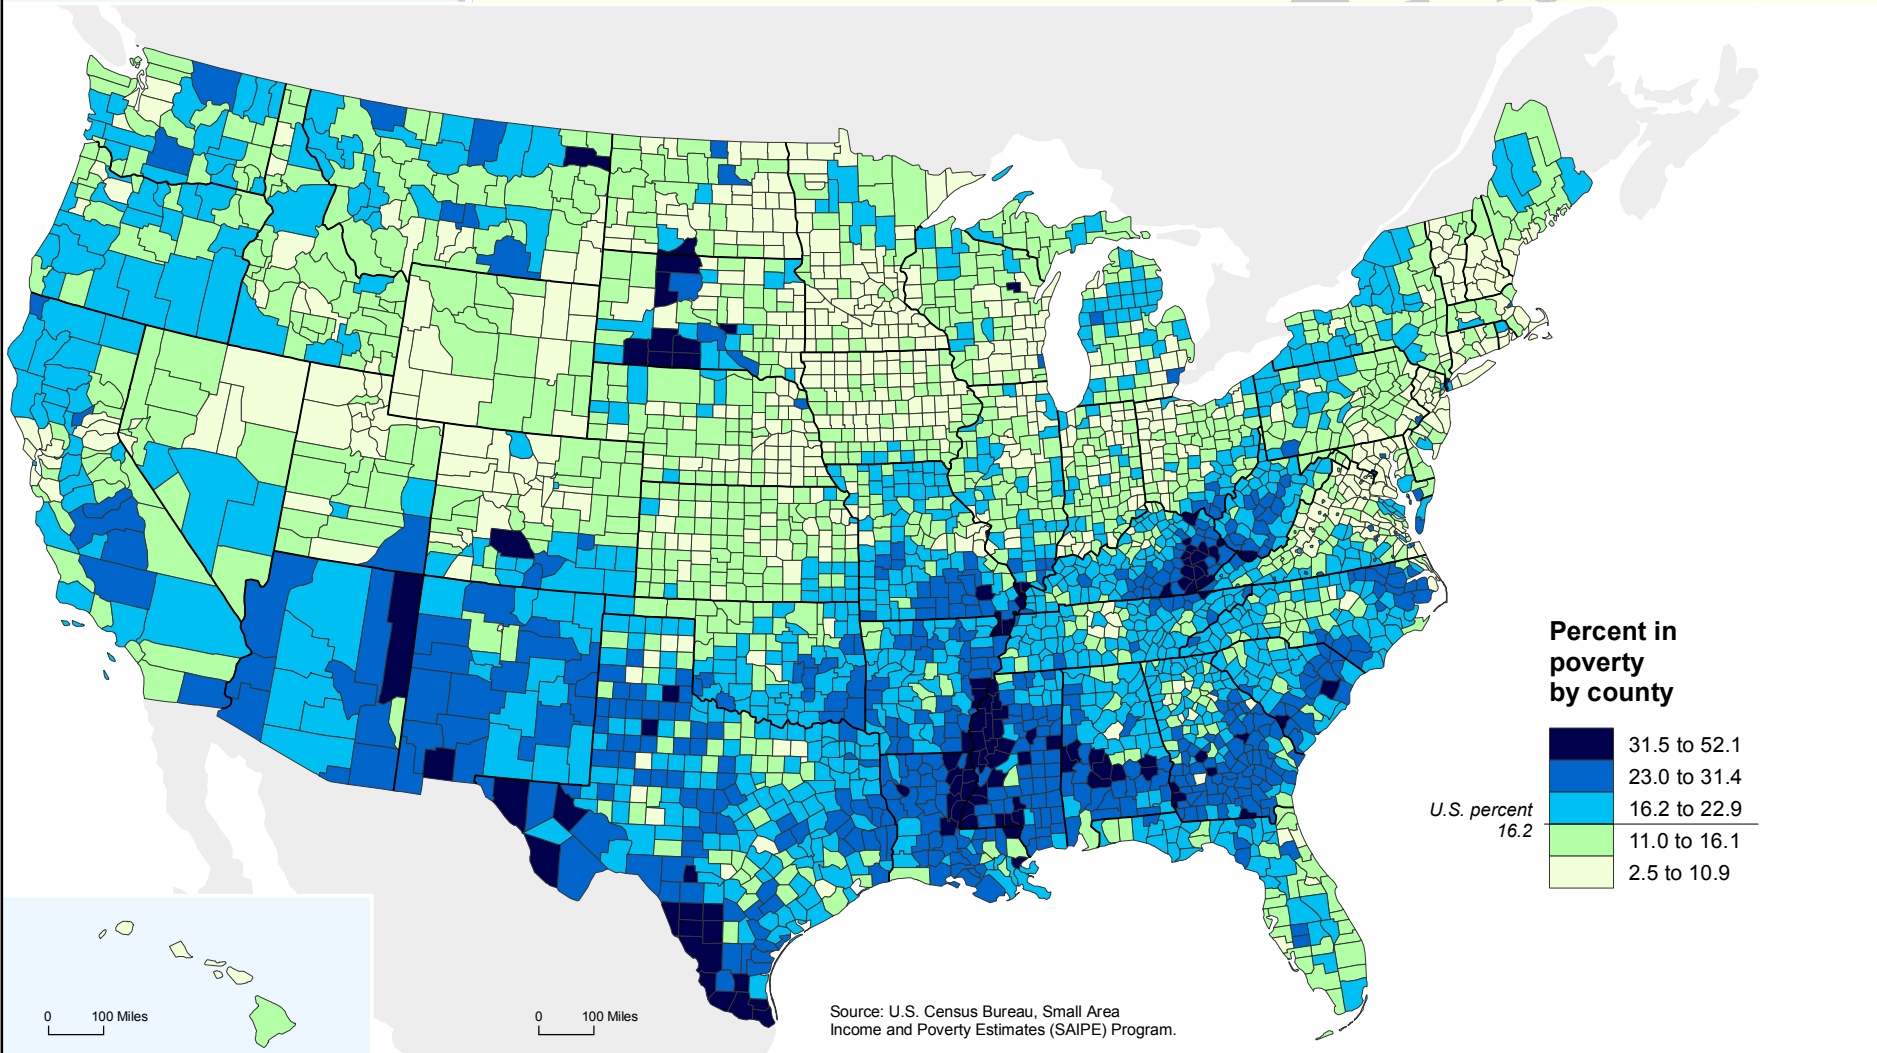

Percent of Children Age 5 to 17 in Families in Poverty: 2004

Percent in poverty by state

Percent in poverty by county

Source: U.S. Census Bureau, Small Area Income and Poverty Estimates (SAIPE) Program.