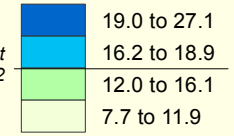

Percent of Children Age 5 to 17 in Families in Poverty: 2004

Percent in poverty by state

Percent in poverty by county

Source: U.S. Census Bureau, Small Area Income and Poverty Estimates (SAIPE) Program.