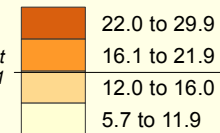

Percent of Children Age 5 to 17 in Families in Poverty: 2003

Percent in poverty by state

Percent in poverty by county

Source: U.S. Census Bureau, Small Area Income and Poverty Estimates (SAIPE) Program.