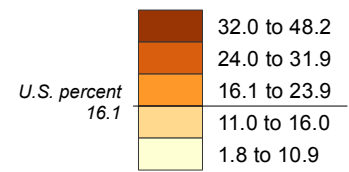

Percent of Children Age 5 to 17 in Families in Poverty: 2003

Percent in poverty by state

Percent in poverty by county

Source: U.S. Census Bureau, Small Area Income and Poverty Estimates (SAIPE) Program.