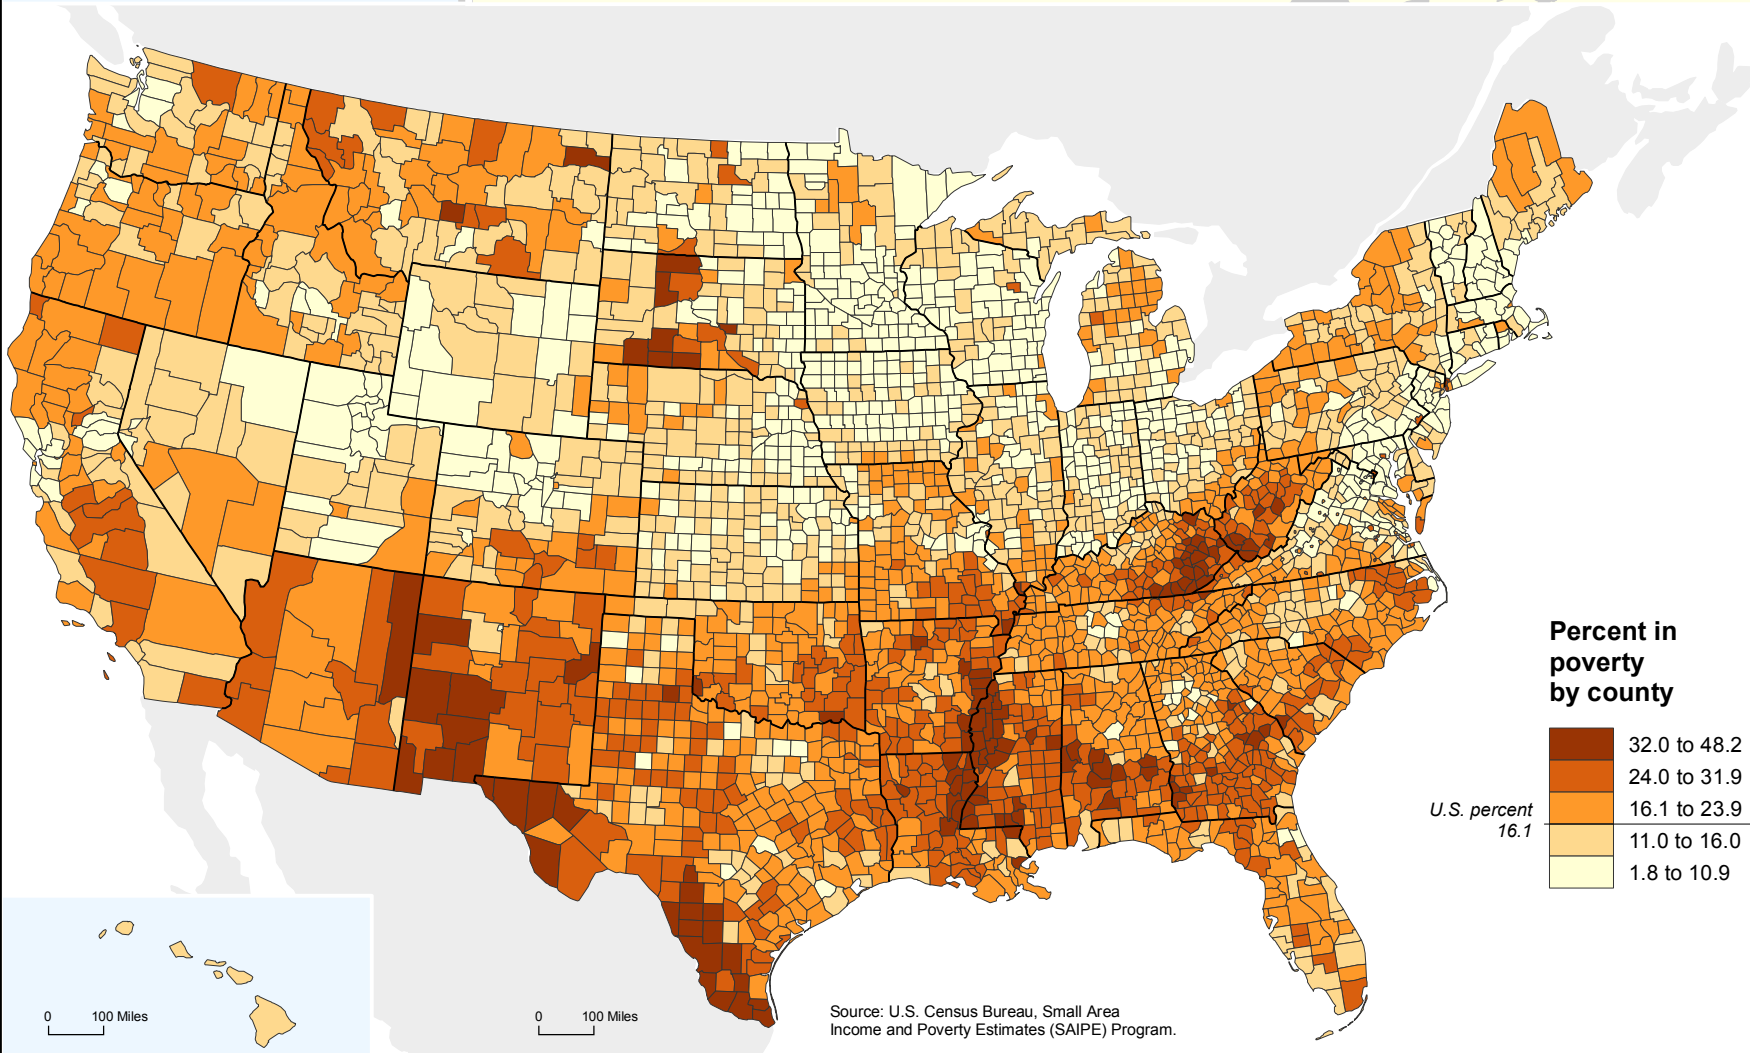

Percent of Children Age 5 to 17 in Families in Poverty: 2003

Percent in poverty by state

Percent in poverty by county

Source: U.S. Census Bureau, Small Area Income and Poverty Estimates (SAIPE) Program.