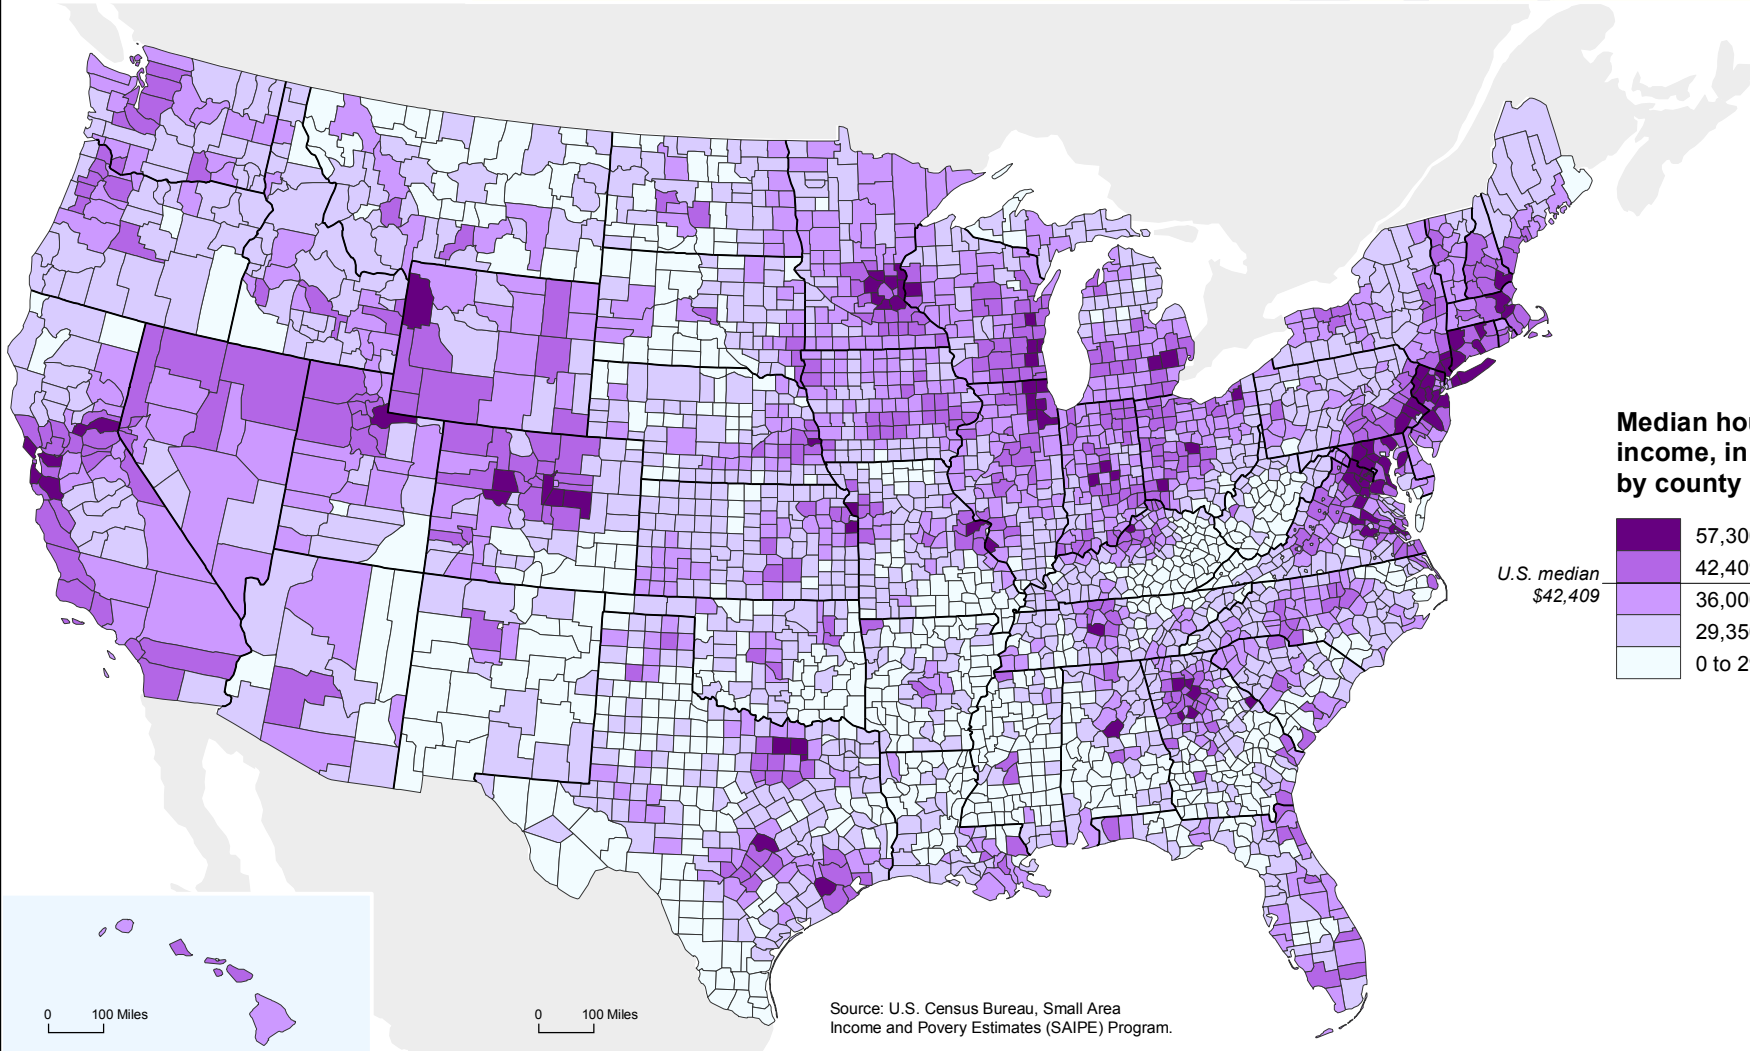

Median Household Income: 2002

Source: U.S. Census Bureau, Small Area Income and Poverty Estimates (SAIPE) Program.