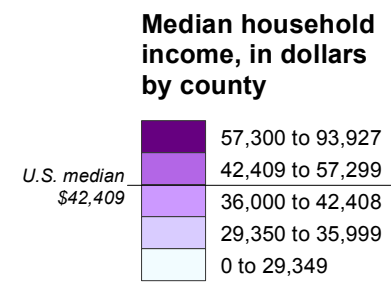

Median Household Income: 2002

Source: U.S. Census Bureau, Small Area Income and Poverty Estimates (SAIPE) Program.