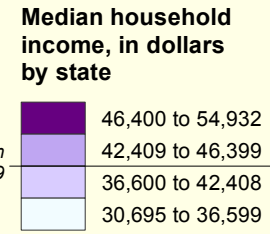

Median Household Income: 2002

Source: U.S. Census Bureau, Small Area Income and Poverty Estimates (SAIPE) Program.