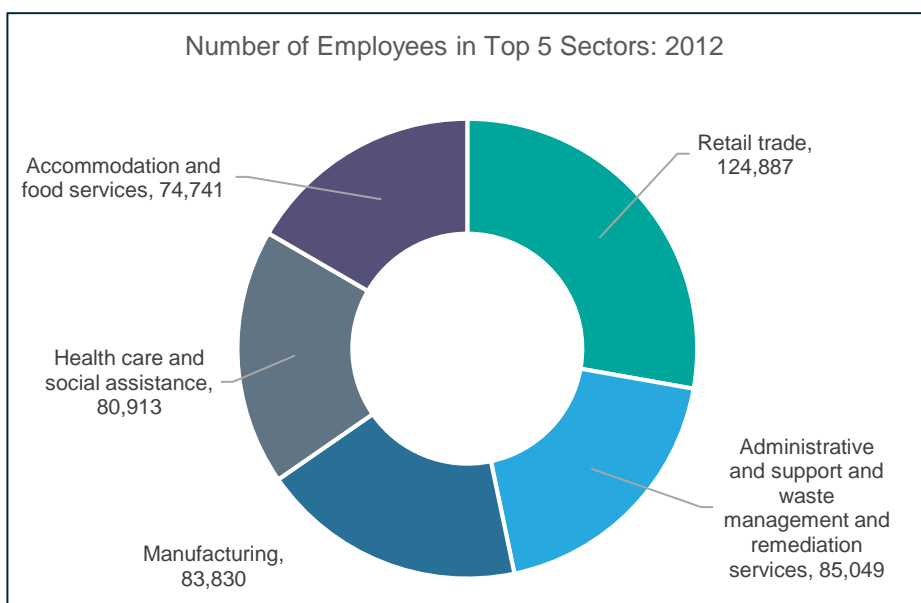

ECONOMIC CENSUS OF ISLAND AREAS

PUERTO RICO SNAPSHOT

The Economic Census of Island Areas provides detailed data on Sales and other measures of business output for nearly every sector of the economy at the national, state, and local area levels by 2-thru 6-digit NAICS code.

(Note: excludes the Utilities, Information, and Finance and Insurance sectors where state-level revenue data are not published)

Detailed data on Employment and Annual Payroll are also available. For the Manufacturing sector, these data are broken out for production workers and other staff. Data on production worker hours are also provided.