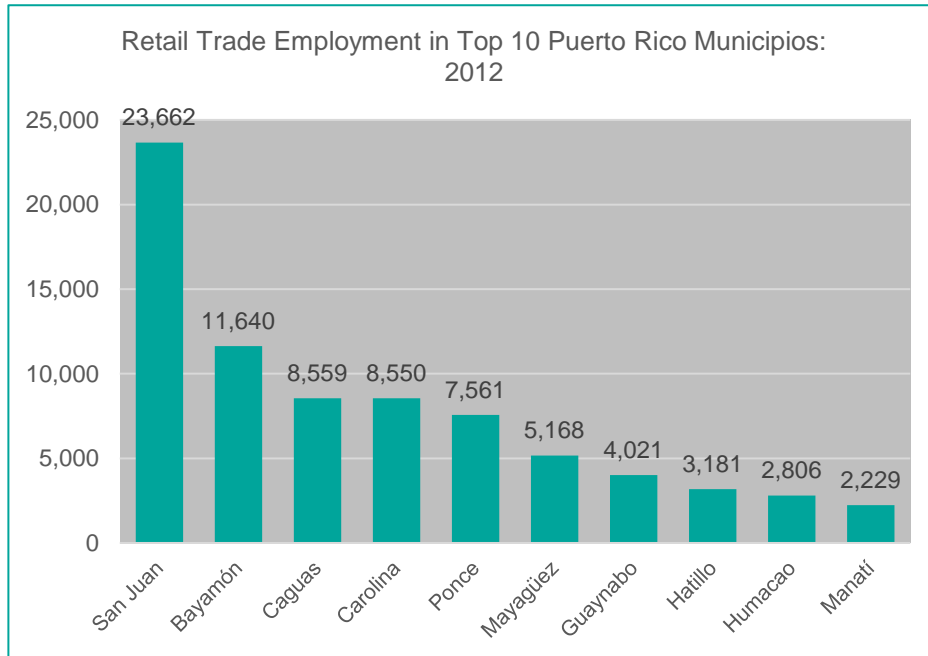

Detailed industry data are not only shown for Puerto Rico by 2-thru 6-digit NAICS but also at the Metropolitan Area, Commercial Region, and Municipio levels.

(Note: Data are often suppressed at the detailed 6-digit NAICS levels for local areas to protect the privacy of individual businesses.)