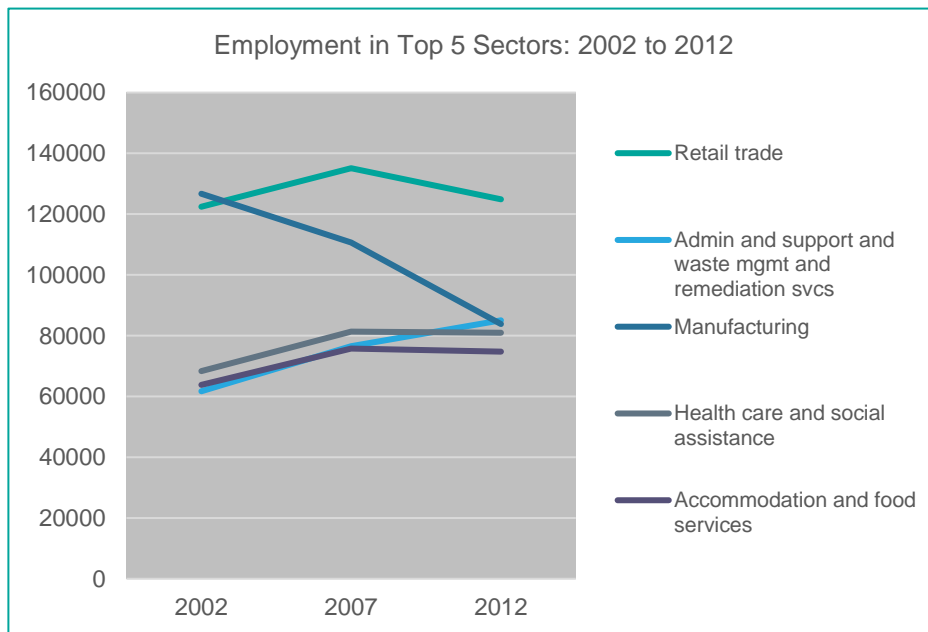

The Economic Census of Island Areas is conducted every 5 years, on the years ending in "2" and "7". Data are shown for comparable industries back to 2002.