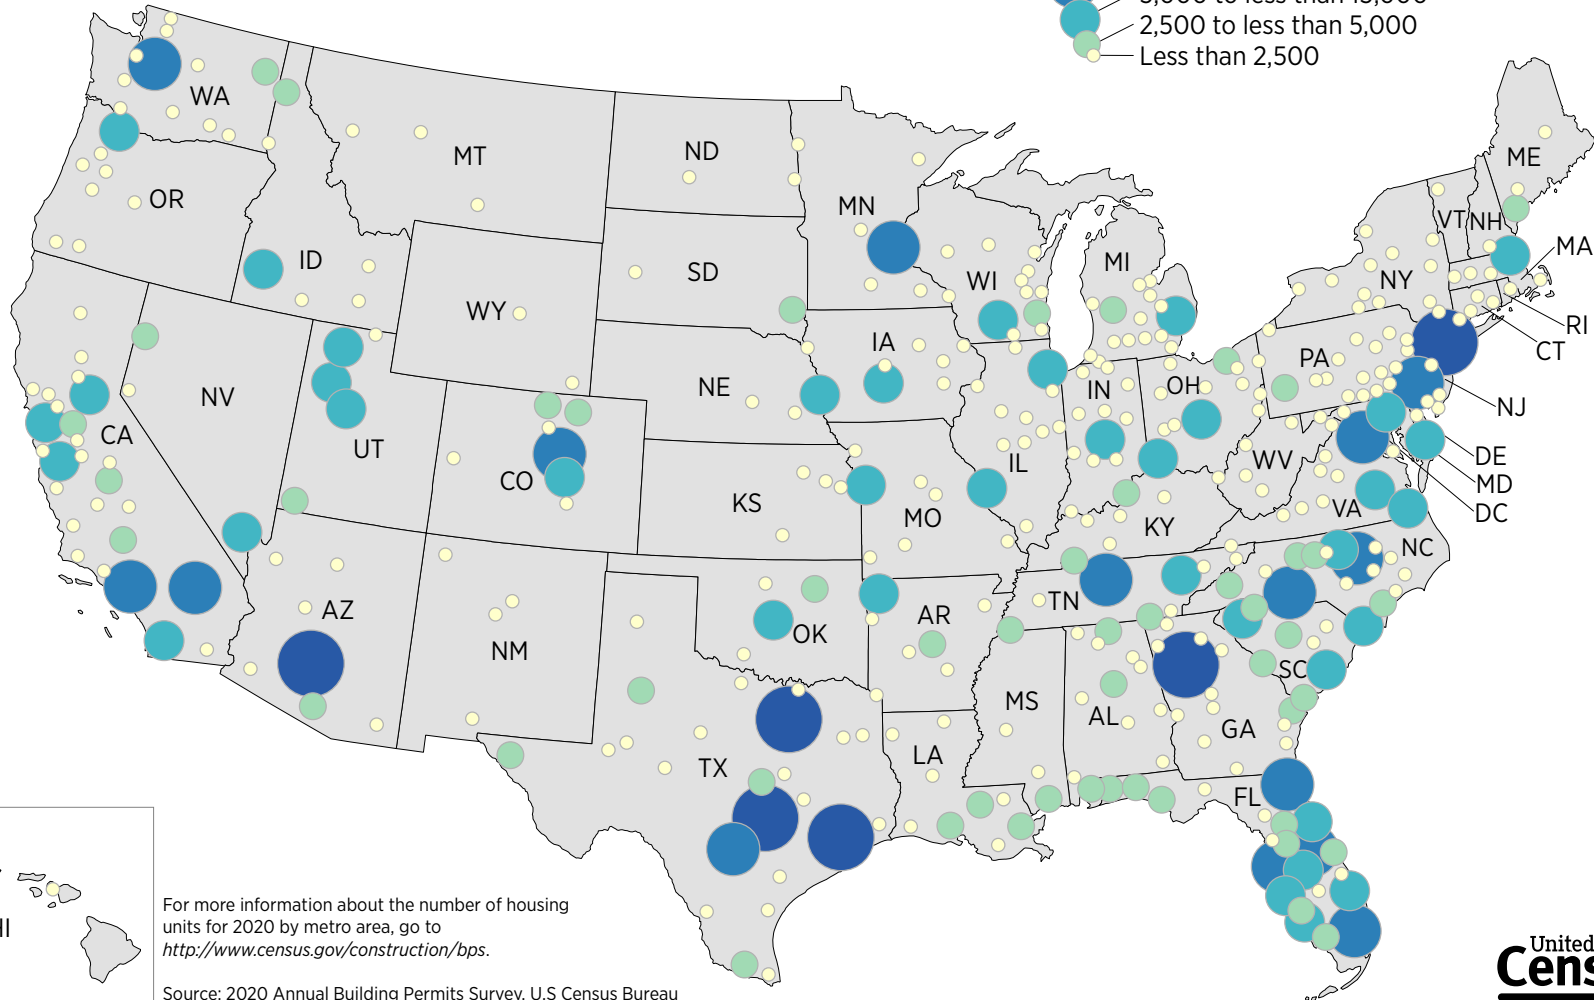

U.S. New Privately-Owned Housing Units Authorized by Metro Area: 2020

For more information about the number of housing units for 2020 by metro area, go to <http://www.census.gov/construction/bps>.

Source: 2020 Annual Building Permits Survey, U.S. Census Bureau