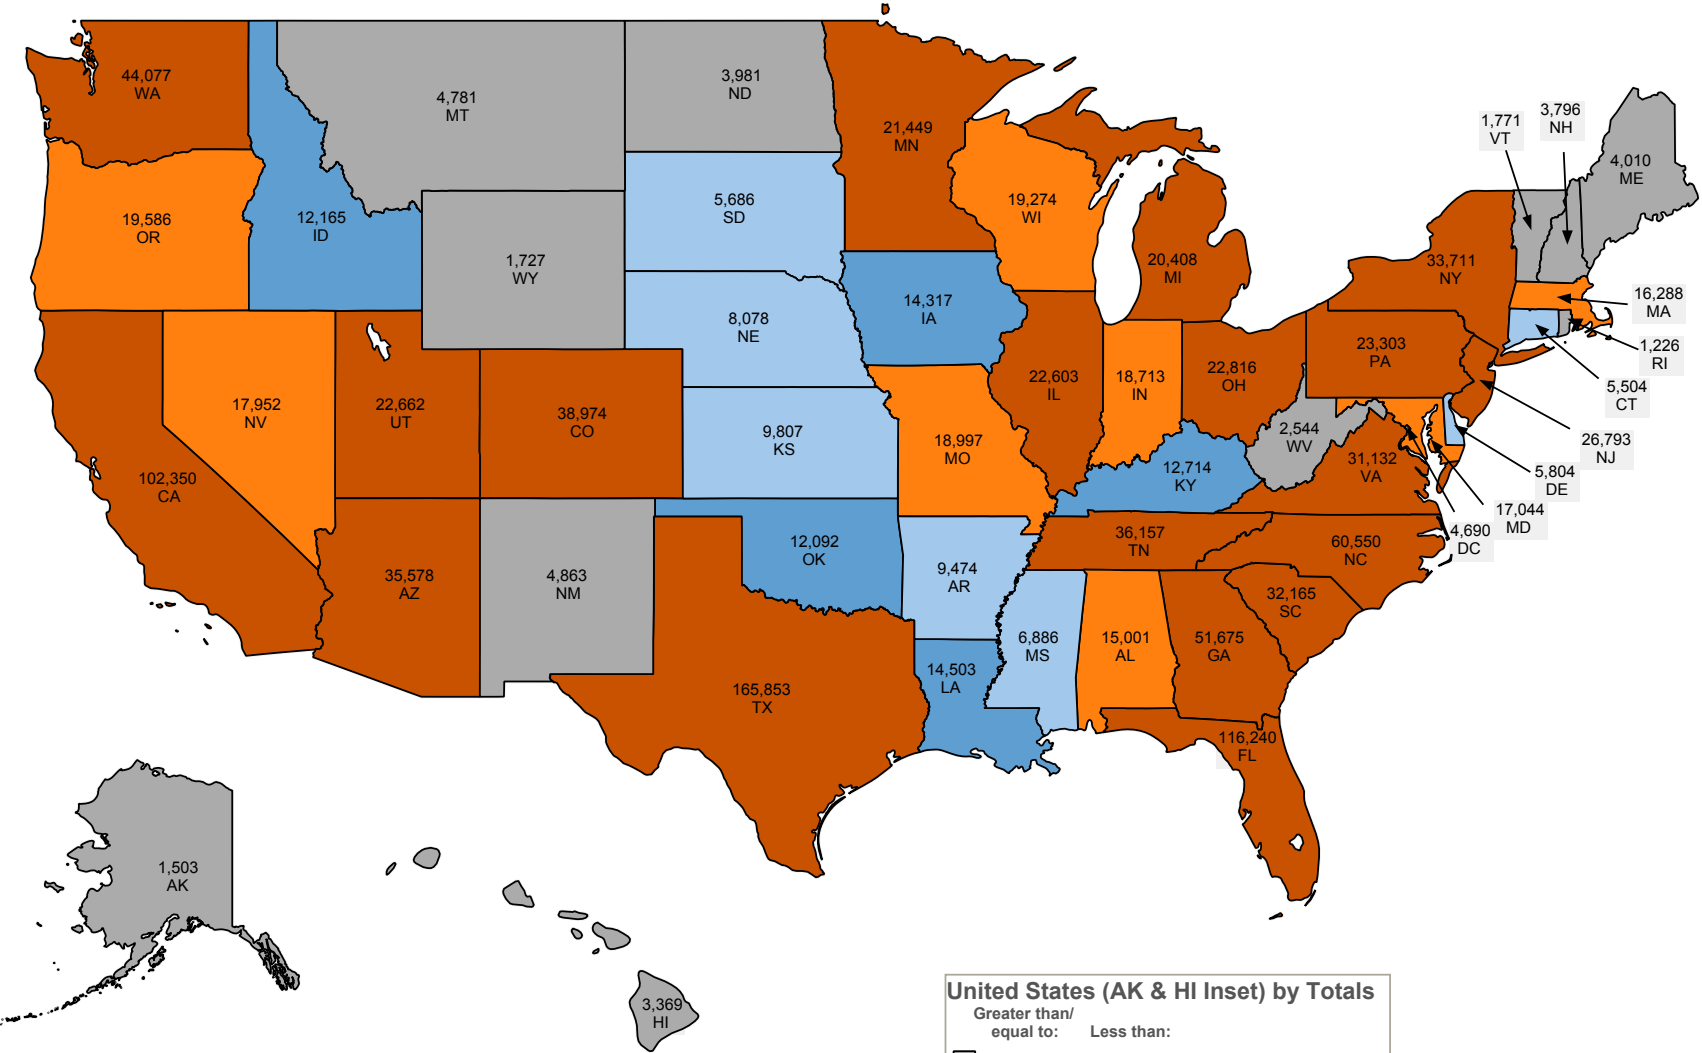

U.S. New Privately-Owned Housing Units Authorized by State: 2016

To see the number of housing units for 2016 by state, go to:
<http://www.census.gov/construction/bps/stateannual.html>

Source: 2016 Annual Building Permits Survey