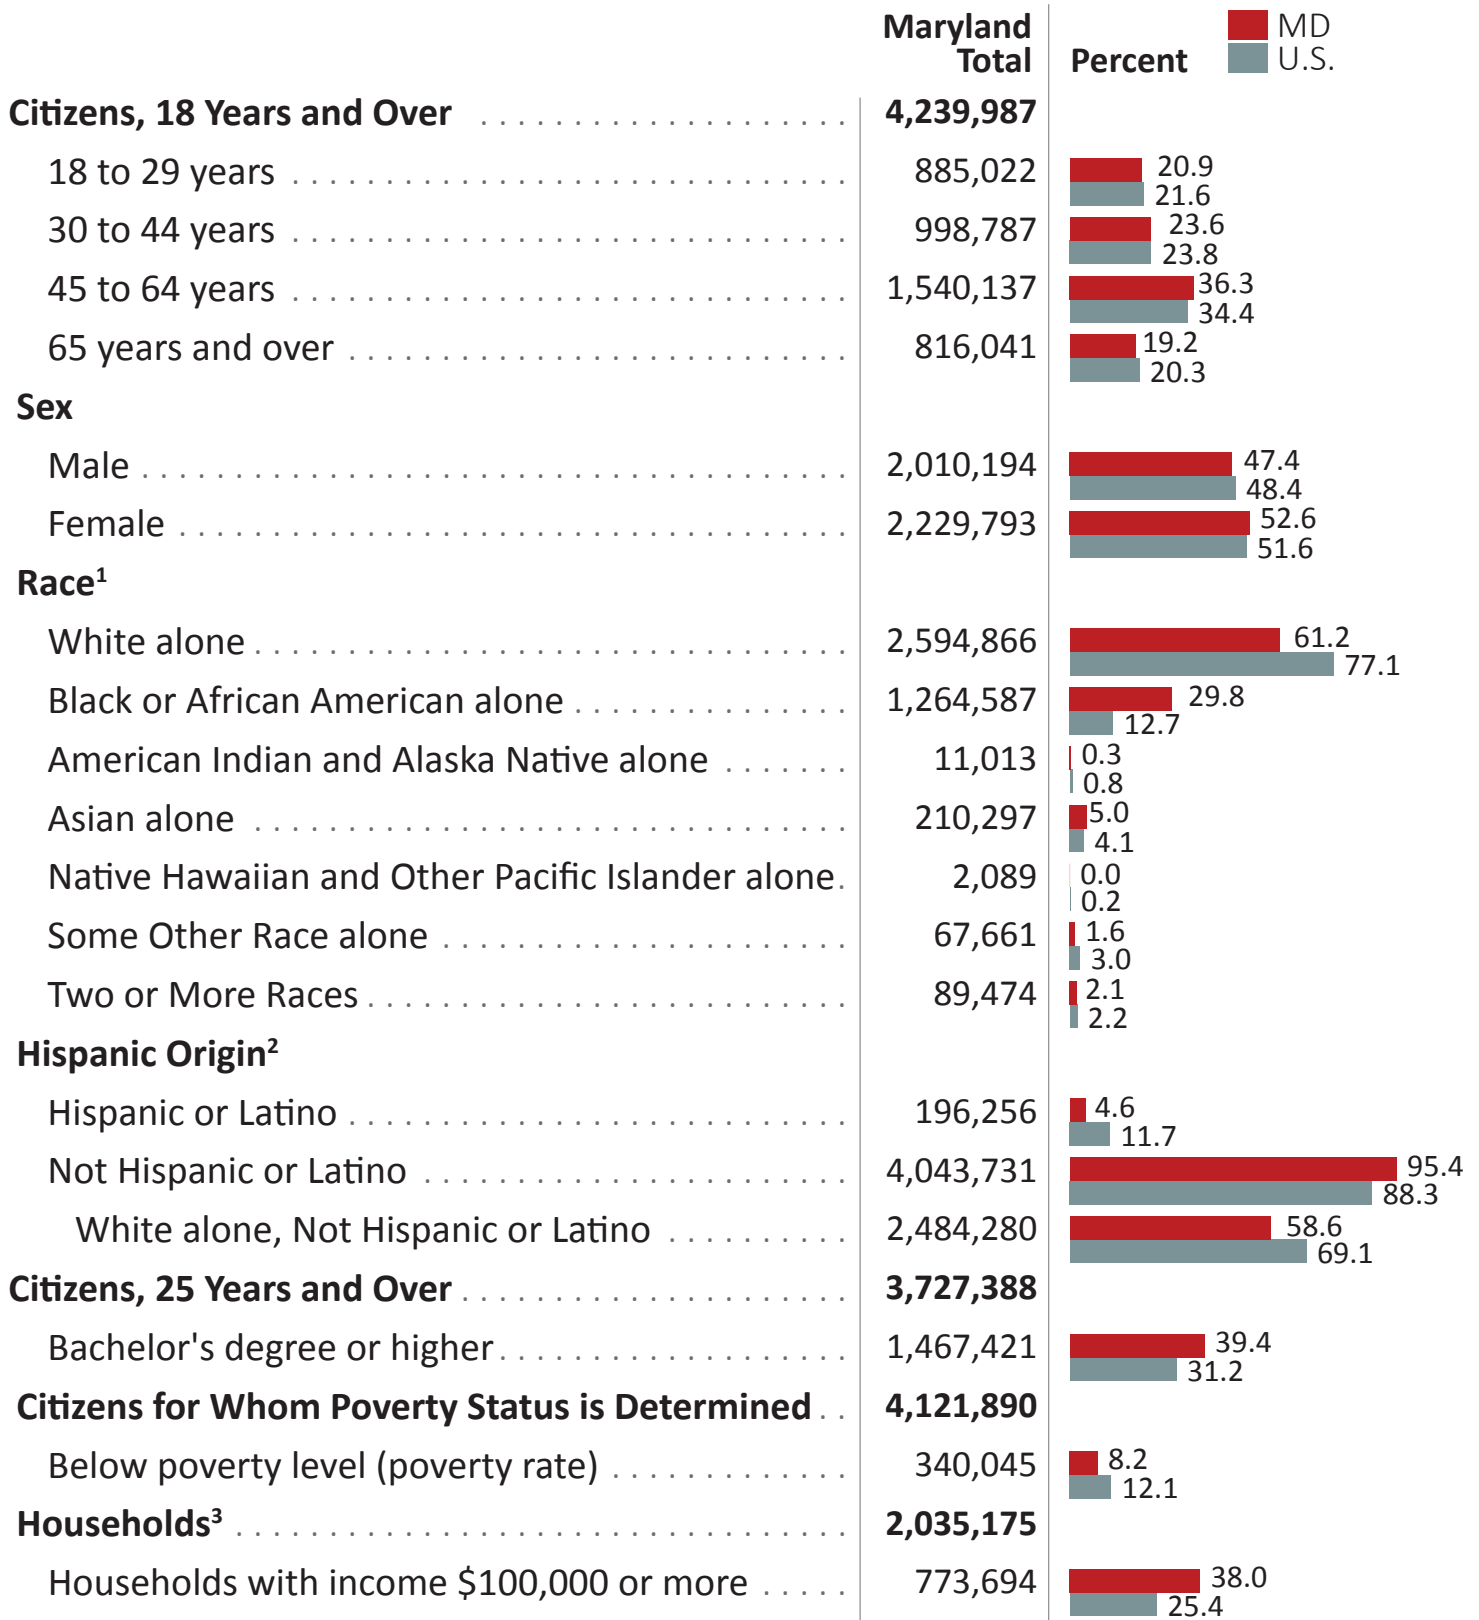

Citizen Voting-Age Population

Selected Characteristics: Maryland

¹ Except where noted, "race" refers to people reporting only one race.

² Hispanic refers to the ethnicity category and may be of any race.

³ Households with citizen householders.