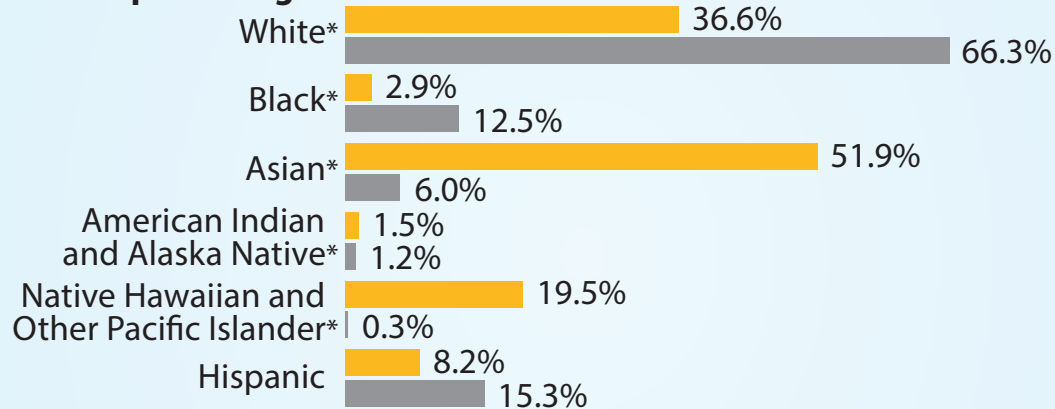

Electorate Profile: Hawaii

Selected Characteristics of the Voting-Age Population

Hawaii 1,111,117

U.S. 245,273,438

Voting-Age Population

Race and Hispanic Origin

* Alone or in combination, non-Hispanic.

Notes: In combination means in combination with one or more other races. The sum of the five race groups adds to more than the total population because individuals may report more than one race.

This graphic shows the voting-age population. An estimate of the number of the state's eligible voters (i.e., citizens aged 18 and older) is available via 2014 American Community Survey Table B05003.