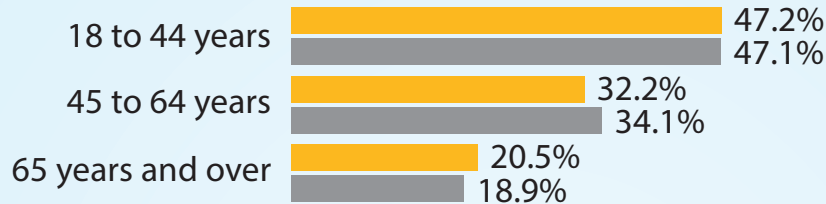

Electorate Profile: Hawaii

Selected Characteristics of the Voting-Age Population

Hawaii 1,111,117

U.S. 245,273,438

Voting-Age Population

Race and Hispanic Origin

* Alone or in combination, non-Hispanic.

Notes: In combination means in combination with one or more other races. The sum of the five race groups adds to more than the total population because individuals may report more than one race.

This graphic shows the voting-age population. An estimate of the number of the state's eligible voters (i.e., citizens aged 18 and older) is available via 2014 American Community Survey Table B05003.